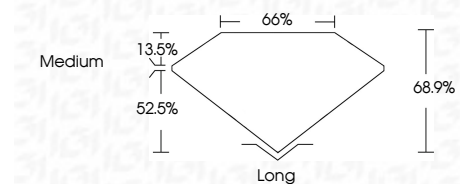

ELECTRONIC COPY

LG632424035
Report verification at igi.org

May 4, 2024
IGI Report Number **LG632424035**
Description **LABORATORY GROWN DIAMOND**
Shape and Cutting Style **EMERALD CUT**
Measurements **8.00 X 5.46 X 3.76 MM**

GRADING RESULTS
Carat Weight **1.59 CARAT**
Color Grade **E**
Clarity Grade **VS 1**

ADDITIONAL GRADING INFORMATION
Polish **EXCELLENT**
Symmetry **EXCELLENT**
Fluorescence **NONE**
Inscription(s) **IGI LG632424035**
Comments: This Laboratory Grown Diamond was created by Chemical Vapor Deposition (CVD) growth process and may include post-growth treatment. Type IIa

May 4, 2024
IGI Report No. LG632424035
EMERALD CUT
8.00 X 5.46 X 3.76 MM
Carat Weight **1.59 CARAT**
Color Grade **E**
Clarity Grade **VS 1**
Depth **52.5%**
Table **13.5%**
Girdle **Medium**
Culet **Long**
Polish **EXCELLENT**
Symmetry **EXCELLENT**
Fluorescence **NONE**
Inscription(s) **IGI LG632424035**
Comments: This Laboratory Grown Diamond was created by Chemical Vapor Deposition (CVD) growth process and may include post-growth treatment. Type IIa

LABORATORY GROWN DIAMOND REPORT

May 4, 2024
IGI Report Number **LG632424035**
Description **LABORATORY GROWN DIAMOND**
Shape and Cutting Style **EMERALD CUT**
Measurements **8.00 X 5.46 X 3.76 MM**

GRADING RESULTS
Carat Weight **1.59 CARAT**
Color Grade **E**
Clarity Grade **VS 1**