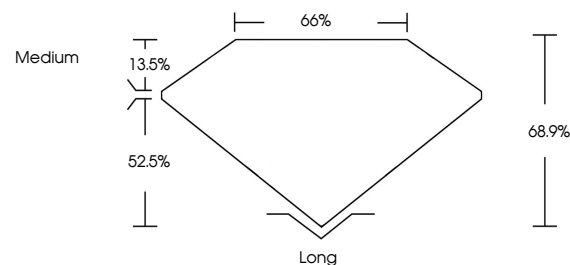

May 4, 2024
IGI Report No. LG632424035
EMERALD CUT
8.00 X 5.46 X 3.76 MM
Carat Weight **1.59 CARAT**
Color Grade **E**
Clarity Grade **VS 1**
Depth **52.5%**
Table **13.5%**
Girdle **Medium**
Culet **Long**
Polish **EXCELLENT**
Symmetry **EXCELLENT**
Fluorescence **NONE**
Inscription(s) **IGI LG632424035**
Comments: This Laboratory Grown Diamond was created by Chemical Vapor Deposition (CVD) growth process and may include post-growth treatment. Type IIa

LABORATORY GROWN DIAMOND REPORT

May 4, 2024
IGI Report Number **LG632424035**
Description **LABORATORY GROWN DIAMOND**
Shape and Cutting Style **EMERALD CUT**
Measurements **8.00 X 5.46 X 3.76 MM**

GRADING RESULTS
Carat Weight **1.59 CARAT**
Color Grade **E**
Clarity Grade **VS 1**

PROPORTIONS

CLARITY CHARACTERISTICS

KEY TO SYMBOLS

Red symbols indicate internal characteristics.
Green symbols indicate external characteristics.

Sample Image Used

COLOR

D E F G H I J Faint Very Light Light