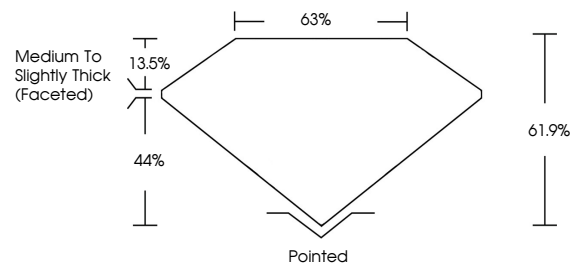

Description **LABORATORY GROWN DIAMOND**

Shape and Cutting Style **PEAR BRILLIANT**

Measurements **9.07 X 5.65 X 3.50 MM**

GRADING RESULTS

Carat Weight **1.06 CARAT**

Color Grade **H**

Clarity Grade **SI 1**

ADDITIONAL GRADING INFORMATION

Polish **EXCELLENT**

Symmetry **EXCELLENT**

Fluorescence **NONE**

Inscription(s) **IGI LG632424425**

Comments: This Laboratory Grown Diamond was created by Chemical Vapor Deposition (CVD) growth process and may include post-growth treatment. Type IIa

PROPORTIONS

CLARITY CHARACTERISTICS

KEY TO SYMBOLS

Red symbols indicate internal characteristics.
Green symbols indicate external characteristics.

COLOR

D E F G H I J Faint Very Light Light

CLARITY

IF	VS ¹⁻²	VS ¹⁻²	SI ¹⁻²	I ¹⁻³
Internally Flawless	Very Very Slightly Included	Very Slightly Included	Slightly Included	Included