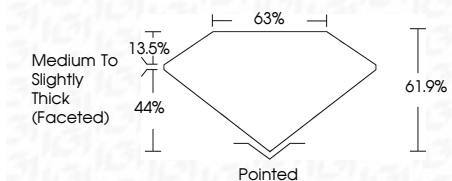

ELECTRONIC COPY

LG632424425
Report verification at igi.org

May 4, 2024

IGI Report Number **LG632424425**

Description **LABORATORY GROWN DIAMOND**

Shape and Cutting Style **PEAR BRILLIANT**

Measurements **9.07 X 5.65 X 3.50 MM**

GRADING RESULTS

Carat Weight **1.06 CARAT**

Color Grade **H**

Clarity Grade **SI 1**

ADDITIONAL GRADING INFORMATION

Polish **EXCELLENT**

Symmetry **EXCELLENT**

Fluorescence **NONE**

Inscription(s) **IGI LG632424425**

Comments: This Laboratory Grown Diamond was created by Chemical Vapor Deposition (CVD) growth process and may include post-growth treatment. Type IIa

IGI

May 4, 2024
IGI Report No. LG632424425
PEAR BRILLIANT
9.07 X 5.65 X 3.50 MM
Carat Weight **1.06 CARAT**
Color Grade **H**
Clarity Grade **SI 1**
Depth **61.9%**
Table **65%**
Girdle **Medium to Slightly Thick (Faceted)**
Culet **Pointed**
Polish **EXCELLENT**
Symmetry **EXCELLENT**
Fluorescence **NONE**
Inscription(s) **IGI LG632424425**

Description **LABORATORY GROWN DIAMOND**

Shape and Cutting Style **PEAR BRILLIANT**

Measurements **9.07 X 5.65 X 3.50 MM**

GRADING RESULTS

Carat Weight **1.06 CARAT**

Color Grade **H**

Clarity Grade **SI 1**