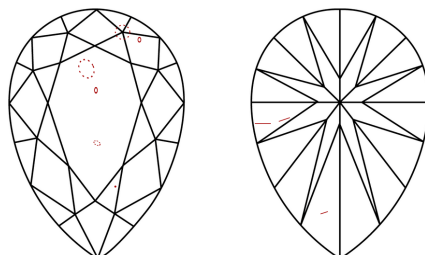

Description **LABORATORY GROWN DIAMOND**

Shape and Cutting Style **PEAR BRILLIANT**

Measurements **9.07 X 5.65 X 3.50 MM**

GRADING RESULTS

Carat Weight **1.06 CARAT**

Color Grade **H**

Clarity Grade **SI 1**

PROPORTIONS

CLARITY CHARACTERISTICS

KEY TO SYMBOLS

Red symbols indicate internal characteristics.
Green symbols indicate external characteristics.

COLOR

D E F G H I J Faint Very Light Light

CLARITY

IF	VS ¹⁻²	VS ¹⁻²	SI ¹⁻²	I ¹⁻³
Internally Flawless	Very Very Slightly Included	Very Slightly Included	Slightly Included	Included