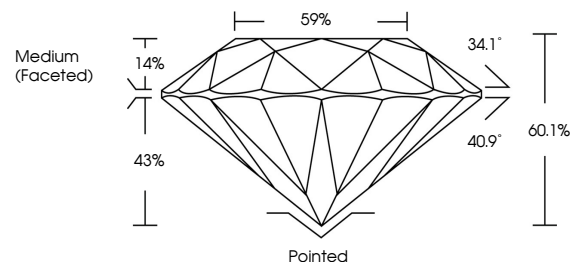

GRADING RESULTS

Carat Weight **2.73 CARATS**
Color Grade **E**
Clarity Grade **VS 2**
Cut Grade **IDEAL**

ADDITIONAL GRADING INFORMATION

Polish **EXCELLENT**
Symmetry **EXCELLENT**
Fluorescence **NONE**
Inscription(s) **IGI LG632424430**

Comments: This Laboratory Grown Diamond was created by Chemical Vapor Deposition (CVD) growth process and may include post-growth treatment. Type IIa

IGI

May 4, 2024
IGI Report No LG632424430
ROUND BRILLIANT
9.04 - 9.09 X 5.45 MM
2.73 CARATS
Color Grade **E**
Clarity Grade **VS 2**
Depth **60.1%**
Table **59%**
Girdle **Medium (Faceted)**
Culet **Pointed**
Polish **EXCELLENT**
Symmetry **EXCELLENT**
Fluorescence **NONE**
Inscriptions(s) **IGI LG632424430**
Comments: This Laboratory Grown Diamond was created by Chemical Vapor Deposition (CVD) growth process and may include post-growth treatment. Type IIa

May 4, 2024
IGI Report Number **LG632424430**
Description **LABORATORY GROWN DIAMOND**
Shape and Cutting Style **ROUND BRILLIANT**
Measurements **9.04 - 9.09 X 5.45 MM**

GRADING RESULTS

Carat Weight **2.73 CARATS**
Color Grade **E**
Clarity Grade **VS 2**
Cut Grade **IDEAL**

PROPORTIONS

CLARITY CHARACTERISTICS

KEY TO SYMBOLS

Red symbols indicate internal characteristics.
Green symbols indicate external characteristics.

Sample Image Used

COLOR

D E F G H I J Faint Very Light Light