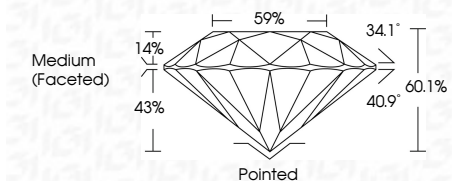

ELECTRONIC COPY

LG632424430
Report verification at igi.org

May 4, 2024

IGI Report Number **LG632424430**
Description **LABORATORY GROWN DIAMOND**
Shape and Cutting Style **ROUND BRILLIANT**
Measurements **9.04 - 9.09 X 5.45 MM**

GRADING RESULTS

Carat Weight **2.73 CARATS**
Color Grade **E**
Clarity Grade **VS 2**
Cut Grade **IDEAL**

ADDITIONAL GRADING INFORMATION

Polish **EXCELLENT**
Symmetry **EXCELLENT**
Fluorescence **NONE**
Inscription(s) **IGI LG632424430**

Comments: This Laboratory Grown Diamond was created by Chemical Vapor Deposition (CVD) growth process and may include post-growth treatment. Type IIa

IGI

May 4, 2024
IGI Report No LG632424430
ROUND BRILLIANT
9.04 - 9.09 X 5.45 MM
2.73 CARATS
Color Grade **E**
Clarity Grade **VS 2**
Depth **60.1%**
Table **59%**
Girdle **Medium (Faceted)**
Culet **Pointed**
Polish **EXCELLENT**
Symmetry **EXCELLENT**
Fluorescence **NONE**
Inscriptions(s) **IGI LG632424430**
Comments: This Laboratory Grown Diamond was created by Chemical Vapor Deposition (CVD) growth process and may include post-growth treatment. Type IIa

May 4, 2024
IGI Report Number **LG632424430**
Description **LABORATORY GROWN DIAMOND**
Shape and Cutting Style **ROUND BRILLIANT**
Measurements **9.04 - 9.09 X 5.45 MM**

GRADING RESULTS

Carat Weight **2.73 CARATS**
Color Grade **E**
Clarity Grade **VS 2**
Cut Grade **IDEAL**