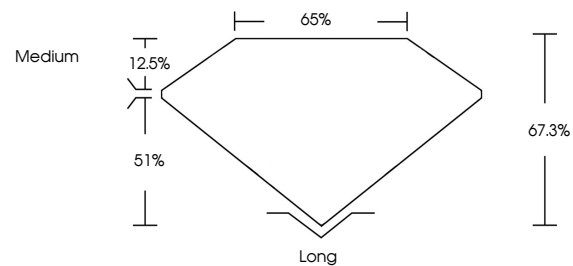

April 26, 2024
IGI Report No. LG632424999
EMERALD CUT
8.20 X 5.54 X 3.73 MM
Carat Weight **1.68 CARAT**
Color Grade **G**
Clarity Grade **VVS 2**
Depth **67.3%**
Table **51%**
Girdle **Medium**
Culet **Long**
Polish **EXCELLENT**
Symmetry **EXCELLENT**
Fluorescence **NONE**
Inscription(s) **IGI LG632424999**
Comments: This Laboratory Grown Diamond was created by Chemical Vapor Deposition (CVD) growth process and may include post-growth treatment. Type IIa

LABORATORY GROWN DIAMOND REPORT

April 26, 2024
IGI Report Number **LG632424999**
Description **LABORATORY GROWN DIAMOND**
Shape and Cutting Style **EMERALD CUT**
Measurements **8.20 X 5.54 X 3.73 MM**

GRADING RESULTS
Carat Weight **1.68 CARAT**
Color Grade **G**
Clarity Grade **VVS 2**

PROPORTIONS

CLARITY CHARACTERISTICS

KEY TO SYMBOLS

Red symbols indicate internal characteristics.
Green symbols indicate external characteristics.

Sample Image Used

COLOR

D E F G H I J Faint Very Light Light