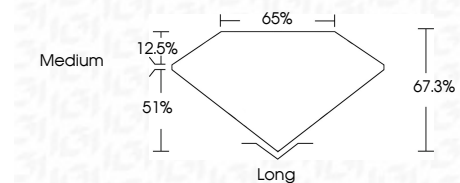

ELECTRONIC COPY

LG632424999
Report verification at igi.org

April 26, 2024
IGI Report Number **LG632424999**
Description **LABORATORY GROWN DIAMOND**
Shape and Cutting Style **EMERALD CUT**
Measurements **8.20 X 5.54 X 3.73 MM**

GRADING RESULTS
Carat Weight **1.68 CARAT**
Color Grade **G**
Clarity Grade **VVS 2**

ADDITIONAL GRADING INFORMATION
Polish **EXCELLENT**
Symmetry **EXCELLENT**
Fluorescence **NONE**
Inscription(s) **IGI LG632424999**
Comments: This Laboratory Grown Diamond was created by Chemical Vapor Deposition (CVD) growth process and may include post-growth treatment. Type IIa

April 26, 2024
IGI Report No. LG632424999
EMERALD CUT
8.20 X 5.54 X 3.73 MM
Carat Weight **1.68 CARAT**
Color Grade **G**
Clarity Grade **VVS 2**
Depth **67.3%**
Table **51%**
Girdle **Medium**
Culet **Long**
Polish **EXCELLENT**
Symmetry **EXCELLENT**
Fluorescence **NONE**
Inscription(s) **IGI LG632424999**
Comments: This Laboratory Grown Diamond was created by Chemical Vapor Deposition (CVD) growth process and may include post-growth treatment. Type IIa

LABORATORY GROWN DIAMOND REPORT

April 26, 2024
IGI Report Number **LG632424999**
Description **LABORATORY GROWN DIAMOND**
Shape and Cutting Style **EMERALD CUT**
Measurements **8.20 X 5.54 X 3.73 MM**

GRADING RESULTS
Carat Weight **1.68 CARAT**
Color Grade **G**
Clarity Grade **VVS 2**