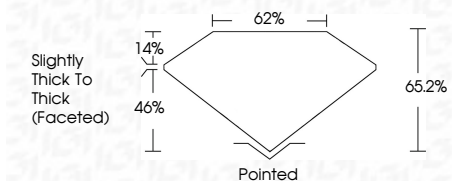

ELECTRONIC COPY

LG632425008
Report verification at igi.org

April 26, 2024
IGI Report Number **LG632425008**
Description **LABORATORY GROWN DIAMOND**
Shape and Cutting Style **CUSHION BRILLIANT**
Measurements **15.56 X 11.57 X 7.54 MM**

GRADING RESULTS

Carat Weight **11.06 CARATS**
Color Grade **G**
Clarity Grade **VS 1**

ADDITIONAL GRADING INFORMATION

Polish **EXCELLENT**
Symmetry **EXCELLENT**
Fluorescence **NONE**

Inscription(s) **IGI LG632425008**

Comments: This Laboratory Grown Diamond was created by Chemical Vapor Deposition (CVD) growth process and may include post-growth treatment. Type IIa

IGI

April 26, 2024
IGI Report No LG632425008
CUSHION BRILLIANT
15.56 X 11.57 X 7.54 MM
11.06 CARATS
Color Grade **G**
Clarity Grade **VS 1**
Depth **65.2%**
Table **62%**
Girdle **Slightly Thick To Thick (Faceted)**
Culet **Pointed**
Polish **EXCELLENT**
Symmetry **EXCELLENT**
Fluorescence **NONE**
Inscription(s) **IGI LG632425008**