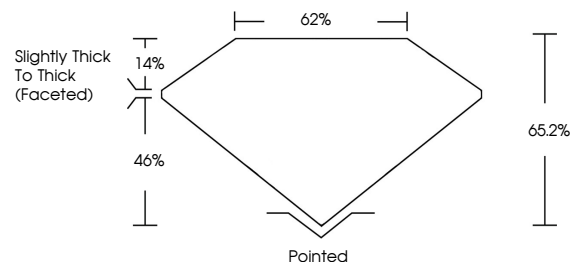

PROPORTIONS