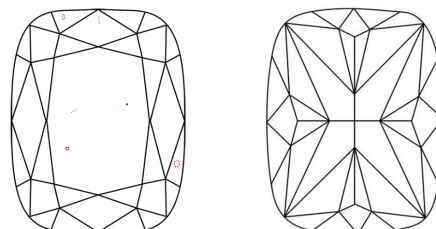

GRADING RESULTS

Carat Weight **11.06 CARATS**
Color Grade **G**
Clarity Grade **VS 1**

ADDITIONAL GRADING INFORMATION

Polish **EXCELLENT**
Symmetry **EXCELLENT**
Fluorescence **NONE**

Inscription(s) **IGI LG632425008**

KEY TO SYMBOLS

Red symbols indicate internal characteristics.
Green symbols indicate external characteristics.

COLOR

D E F G H I J Faint Very Light Light

CLARITY

IF	VS ¹⁻²	VS ¹⁻²	SI ¹⁻²	I ¹⁻³
Internally Flawless	Very Very Slightly Included	Very Slightly Included	Slightly Included	Included