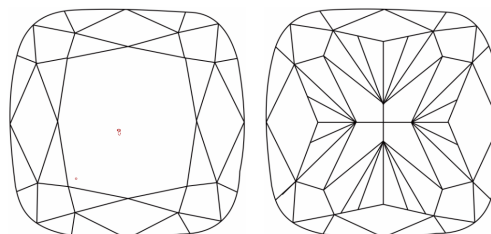

May 4, 2024
IGI Report No **LG632426713**
SQUARE CUSHION BRILLIANT
Carat Weight **1.00 CARAT**
Color Grade **FANCY VIVID GREEN**
Clarity Grade **VS 1**
Depth **50.5%**
Table **14%**
Girdle **Slightly Thick To Thick (Faceted)**
Culet **Pointed**
Polish **VERY GOOD**
Symmetry **EXCELLENT**
Fluorescence **NONE**
Inscription(s) **IGI LG632426713**
Comments: This Laboratory Grown Diamond was created by Chemical Vapor Deposition (CVD) growth process. Indications of post-growth treatment.

May 4, 2024
IGI Report Number **LG632426713**
Description **LABORATORY GROWN DIAMOND**
Shape and Cutting Style **SQUARE CUSHION BRILLIANT**
Measurements **5.70 X 5.57 X 3.85 MM**

GRADING RESULTS
Carat Weight **1.00 CARAT**
Color Grade **FANCY VIVID GREEN**
Clarity Grade **VS 1**

PROPORTIONS

CLARITY CHARACTERISTICS

KEY TO SYMBOLS

Red symbols indicate internal characteristics.
Green symbols indicate external characteristics.

Sample Image Used

COLOR

D E F G H I J Faint Very Light Light