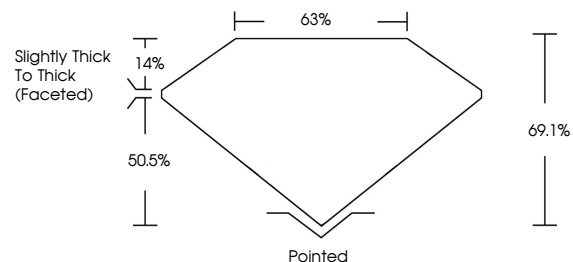

PROPORTIONS