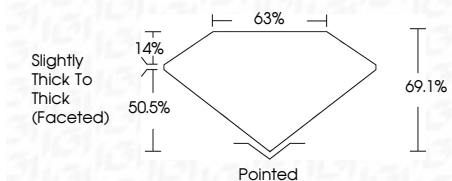

ELECTRONIC COPY

LG632426713
Report verification at igi.org

May 4, 2024
IGI Report Number **LG632426713**
Description **LABORATORY GROWN DIAMOND**
Shape and Cutting Style **SQUARE CUSHION BRILLIANT**
Measurements **5.70 X 5.57 X 3.85 MM**

GRADING RESULTS
Carat Weight **1.00 CARAT**
Color Grade **FANCY VIVID GREEN**
Clarity Grade **VS 1**

ADDITIONAL GRADING INFORMATION
Polish **VERY GOOD**
Symmetry **EXCELLENT**
Fluorescence **NONE**
Inscription(s) **IGI LG632426713**
Comments: This Laboratory Grown Diamond was created by Chemical Vapor Deposition (CVD) growth process. Indications of post-growth treatment.

May 4, 2024
IGI Report No **LG632426713**
SQUARE CUSHION BRILLIANT
Carat Weight **1.00 CARAT**
Color Grade **FANCY VIVID GREEN**
Clarity Grade **VS 1**
Depth **50.5%**
Table **14%**
Girdle **Slightly Thick To Thick (Faceted)**
Culet **Pointed**
Polish **VERY GOOD**
Symmetry **EXCELLENT**
Fluorescence **NONE**
Inscription(s) **IGI LG632426713**
Comments: This Laboratory Grown Diamond was created by Chemical Vapor Deposition (CVD) growth process. Indications of post-growth treatment.

May 4, 2024
IGI Report Number **LG632426713**
Description **LABORATORY GROWN DIAMOND**
Shape and Cutting Style **SQUARE CUSHION BRILLIANT**
Measurements **5.70 X 5.57 X 3.85 MM**

GRADING RESULTS
Carat Weight **1.00 CARAT**
Color Grade **FANCY VIVID GREEN**
Clarity Grade **VS 1**