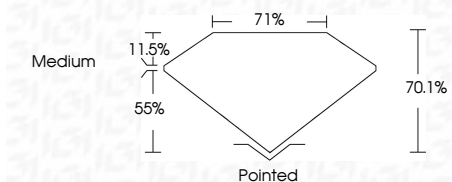

ELECTRONIC COPY

LG632426769
Report verification at igi.org

May 2, 2024
IGI Report Number **LG632426769**
Description **LABORATORY GROWN DIAMOND**
Shape and Cutting Style **PRINCESS CUT**
Measurements **6.45 X 6.39 X 4.48 MM**

GRADING RESULTS
Carat Weight **1.58 CARAT**
Color Grade **E**
Clarity Grade **VVS 2**

ADDITIONAL GRADING INFORMATION
Polish **EXCELLENT**
Symmetry **EXCELLENT**
Fluorescence **NONE**
Inscription(s) **IGI LG632426769**
Comments: This Laboratory Grown Diamond was created by Chemical Vapor Deposition (CVD) growth process and may include post-growth treatment. Type IIa

May 2, 2024
IGI Report No. **LG632426769**
PRINCESS CUT
6.45 X 6.39 X 4.48 MM
Carat Weight **1.58 CARAT**
Color Grade **E**
Clarity Grade **VVS 2**
Depth **70.1%**
Table **71%**
Girdle **Medium**
Culet **Pointed**
Polish **EXCELLENT**
Symmetry **EXCELLENT**
Fluorescence **NONE**
Inscription(s) **IGI LG632426769**
Comments: This Laboratory Grown Diamond was created by Chemical Vapor Deposition (CVD) growth process and may include post-growth treatment. Type IIa

LABORATORY GROWN DIAMOND REPORT

May 2, 2024
IGI Report Number **LG632426769**
Description **LABORATORY GROWN DIAMOND**
Shape and Cutting Style **PRINCESS CUT**
Measurements **6.45 X 6.39 X 4.48 MM**

GRADING RESULTS
Carat Weight **1.58 CARAT**
Color Grade **E**
Clarity Grade **VVS 2**