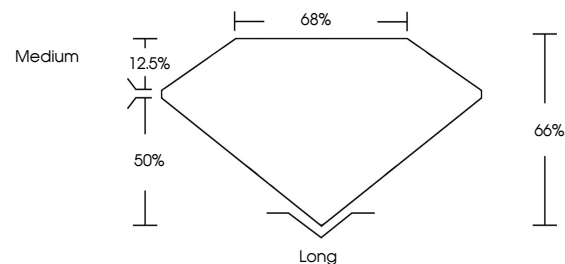

PROPORTIONS