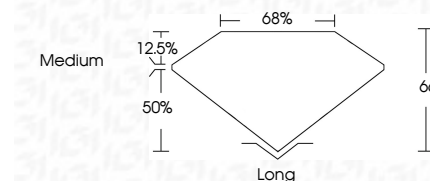

ELECTRONIC COPY

LG632427849
Report verification at igi.org

May 5, 2024
IGI Report Number **LG632427849**
Description **LABORATORY GROWN DIAMOND**
Shape and Cutting Style **EMERALD CUT**
Measurements **8.51 X 6.14 X 4.05 MM**

GRADING RESULTS

Carat Weight **2.09 CARATS**
Color Grade **D**
Clarity Grade **VS 1**

ADDITIONAL GRADING INFORMATION

Polish **EXCELLENT**
Symmetry **EXCELLENT**
Fluorescence **NONE**
Inscription(s) **IGI LG632427849**

Comments: This Laboratory Grown Diamond was created by Chemical Vapor Deposition (CVD) growth process and may include post-growth treatment. Type IIa

May 5, 2024
IGI Report No. **LG632427849**
EMERALD CUT
8.51 X 6.14 X 4.05 MM
2.09 CARATS
Color Grade **D**
Clarity Grade **VS 1**
Depth **66%**
Table **68%**
Girdle **Medium**
Culet **Long**
Polish **EXCELLENT**
Symmetry **EXCELLENT**
Fluorescence **NONE**
Inscription(s) **IGI LG632427849**

Comments: This Laboratory Grown Diamond was created by Chemical Vapor Deposition (CVD) growth process and may include post-growth treatment. Type IIa

LABORATORY GROWN DIAMOND REPORT

May 5, 2024
IGI Report Number **LG632427849**
Description **LABORATORY GROWN DIAMOND**
Shape and Cutting Style **EMERALD CUT**
Measurements **8.51 X 6.14 X 4.05 MM**