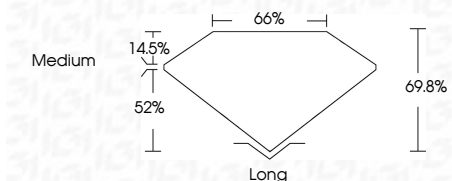

ELECTRONIC COPY

LG632428842
Report verification at igi.org

April 27, 2024
IGI Report Number **LG632428842**
Description **LABORATORY GROWN DIAMOND**
Shape and Cutting Style **EMERALD CUT**
Measurements **8.18 X 5.46 X 3.81 MM**

GRADING RESULTS

Carat Weight **1.63 CARAT**
Color Grade **G**
Clarity Grade **VVS 1**

ADDITIONAL GRADING INFORMATION

Polish **EXCELLENT**
Symmetry **EXCELLENT**
Fluorescence **NONE**
Inscription(s) **IGI LG632428842**
Comments: This Laboratory Grown Diamond was created by Chemical Vapor Deposition (CVD) growth process and may include post-growth treatment. Type IIa

IGI

April 27, 2024
IGI Report No. LG632428842
EMERALD CUT
8.18 X 5.46 X 3.81 MM
Carat Weight **1.63 CARAT**
Color Grade **G**
Clarity Grade **VVS 1**
Depth **69.8%**
Table **52%**
Girdle **Medium**
Culet **Long**
Polish **EXCELLENT**
Symmetry **EXCELLENT**
Fluorescence **NONE**
Inscription(s) **IGI LG632428842**