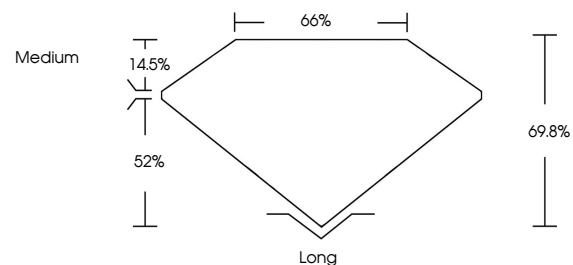

PROPORTIONS