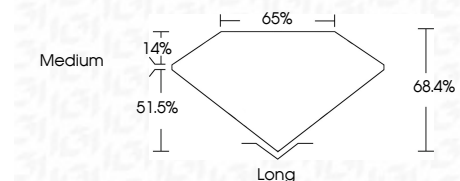

ELECTRONIC COPY

LG632428845
Report verification at igi.org

April 30, 2024
IGI Report Number **LG632428845**
Description **LABORATORY GROWN DIAMOND**
Shape and Cutting Style **EMERALD CUT**
Measurements **8.96 X 6.05 X 4.14 MM**

GRADING RESULTS

Carat Weight **2.16 CARATS**
Color Grade **F**
Clarity Grade **VVS 2**

ADDITIONAL GRADING INFORMATION

Polish **EXCELLENT**
Symmetry **EXCELLENT**
Fluorescence **NONE**
Inscription(s) **IGI LG632428845**
Comments: This Laboratory Grown Diamond was created by Chemical Vapor Deposition (CVD) growth process and may include post-growth treatment. Type IIa

IGI

April 30, 2024
IGI Report No. **LG632428845**
EMERALD CUT
8.96 X 6.05 X 4.14 MM
2.16 CARATS
Color Grade **F**
Clarity Grade **VVS 2**
Depth **68.4%**
Table **65%**
Girdle **Medium**
Culet **Long**
Polish **EXCELLENT**
Symmetry **EXCELLENT**
Fluorescence **NONE**
Inscription(s) **IGI LG632428845**
Comments: This Laboratory Grown Diamond was created by Chemical Vapor Deposition (CVD) growth process and may include post-growth treatment. Type IIa

Carat Weight **2.16 CARATS**
Color Grade **F**
Clarity Grade **VVS 2**

ADDITIONAL GRADING INFORMATION

Polish **EXCELLENT**
Symmetry **EXCELLENT**
Fluorescence **NONE**
Inscription(s) **IGI LG632428845**