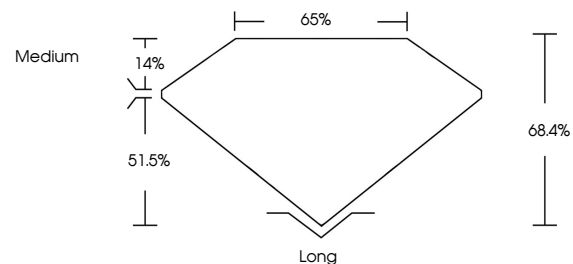

PROPORTIONS