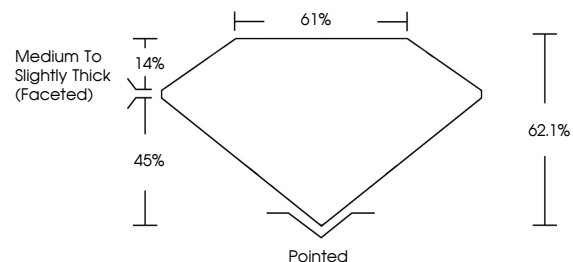

PROPORTIONS