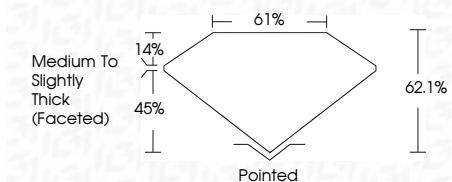

ELECTRONIC COPY

LG632431873
Report verification at igi.org

April 30, 2024
IGI Report Number **LG632431873**
Description **LABORATORY GROWN DIAMOND**
Shape and Cutting Style **OVAL BRILLIANT**
Measurements **9.44 X 6.52 X 4.05 MM**

GRADING RESULTS

Carat Weight **1.52 CARAT**
Color Grade **D**
Clarity Grade **VVS 2**

ADDITIONAL GRADING INFORMATION

Polish **EXCELLENT**
Symmetry **EXCELLENT**
Fluorescence **NONE**
Inscription(s) **IGI LG632431873**

Comments: This Laboratory Grown Diamond was created by Chemical Vapor Deposition (CVD) growth process and may include post-growth treatment. Type IIa

IGI

April 30, 2024
IGI Report No LG632431873
OVAL BRILLIANT
9.44 X 6.52 X 4.05 MM
Carat Weight **1.52 CARAT**
Color Grade **D**
Clarity Grade **VVS 2**
Depth **62.1%**
Table **14%**
Girdle **Medium to Slightly Thick (Faceted)**
Culet **Pointed**
Polish **EXCELLENT**
Symmetry **EXCELLENT**
Fluorescence **NONE**
Inscription(s) **IGI LG632431873**

Comments: This Laboratory Grown Diamond was created by Chemical Vapor Deposition (CVD) growth process and may include post-growth treatment. Type IIa

April 30, 2024
IGI Report Number **LG632431873**
Description **LABORATORY GROWN DIAMOND**
Shape and Cutting Style **OVAL BRILLIANT**
Measurements **9.44 X 6.52 X 4.05 MM**