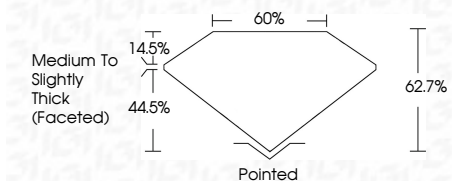

ELECTRONIC COPY

LG632432268
Report verification at igi.org

April 30, 2024
IGI Report Number **LG632432268**
Description **LABORATORY GROWN DIAMOND**
Shape and Cutting Style **PEAR BRILLIANT**
Measurements **11.18 X 7.08 X 4.44 MM**

GRADING RESULTS
Carat Weight **2.01 CARATS**
Color Grade **F**
Clarity Grade **VS 1**

ADDITIONAL GRADING INFORMATION
Polish **EXCELLENT**
Symmetry **EXCELLENT**
Fluorescence **NONE**
Inscription(s) **IGI LG632432268**
Comments: This Laboratory Grown Diamond was created by Chemical Vapor Deposition (CVD) growth process and may include post-growth treatment. Type IIa

IGI

April 30, 2024
IGI Report No. LG632432268
PEAR BRILLIANT
11.18 X 7.08 X 4.44 MM
2.01 CARATS
Color Grade **F**
Clarity Grade **VS 1**
Depth **62.7%**
Table **65%**
Girdle **Medium to Slightly Thick (Faceted)**
Culet **Pointed**
Polish **EXCELLENT**
Symmetry **EXCELLENT**
Fluorescence **NONE**
Inscription(s) **IGI LG632432268**

GRADING RESULTS
Carat Weight **2.01 CARATS**
Color Grade **F**
Clarity Grade **VS 1**

ADDITIONAL GRADING INFORMATION
Polish **EXCELLENT**
Symmetry **EXCELLENT**
Fluorescence **NONE**
Inscription(s) **IGI LG632432268**