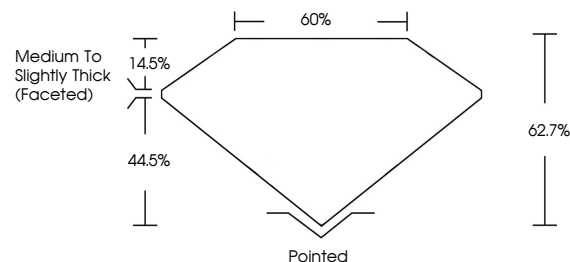

PROPORTIONS