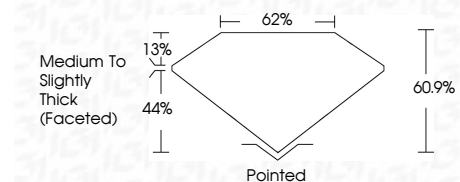

ELECTRONIC COPY

LG632440929
Report verification at igi.org

May 4, 2024
IGI Report Number **LG632440929**
Description **LABORATORY GROWN DIAMOND**
Shape and Cutting Style **MARQUISE BRILLIANT**
Measurements **12.02 X 5.60 X 3.41 MM**

GRADING RESULTS
Carat Weight **1.29 CARAT**
Color Grade **E**
Clarity Grade **VS 2**

ADDITIONAL GRADING INFORMATION
Polish **EXCELLENT**
Symmetry **EXCELLENT**
Fluorescence **NONE**
Inscription(s) **IGI LG632440929**
Comments: This Laboratory Grown Diamond was created by Chemical Vapor Deposition (CVD) growth process and may include post-growth treatment. Type IIa

IGI

May 4, 2024
IGI Report No **LG632440929**
MARQUISE BRILLIANT
12.02 X 5.60 X 3.41 MM
Carat Weight **1.29 CARAT**
Color Grade **E**
Clarity Grade **VS 2**
Depth **44%**
Table **13%**
Girdle **Medium to Slightly Thick (Faceted)**
Culet **Pointed**
Polish **EXCELLENT**
Symmetry **EXCELLENT**
Fluorescence **NONE**
Inscription(s) **IGI LG632440929**
Comments: This Laboratory Grown Diamond was created by Chemical Vapor Deposition (CVD) growth process and may include post-growth treatment. Type IIa

May 4, 2024
IGI Report Number **LG632440929**
Description **LABORATORY GROWN DIAMOND**
Shape and Cutting Style **MARQUISE BRILLIANT**
Measurements **12.02 X 5.60 X 3.41 MM**

GRADING RESULTS
Carat Weight **1.29 CARAT**
Color Grade **E**
Clarity Grade **VS 2**