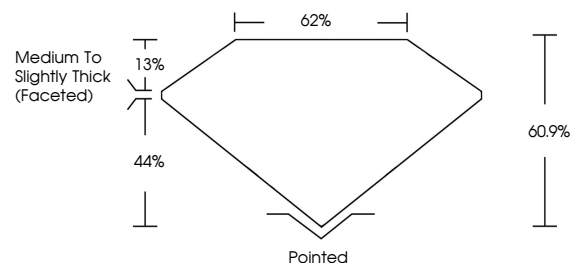

PROPORTIONS