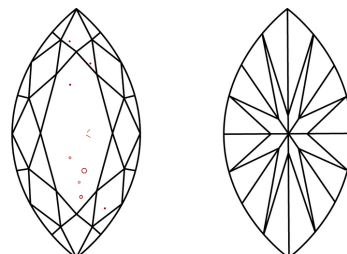

IGI

May 4, 2024
IGI Report No **LG632440929**
MARQUISE BRILLIANT
12.02 X 5.60 X 3.41 MM
Carat Weight **1.29 CARAT**
Color Grade **E**
Clarity Grade **VS 2**
Depth **44%**
Table **13%**
Girdle **Medium to Slightly Thick (Faceted)**
Culet **Pointed**
Polish **EXCELLENT**
Symmetry **EXCELLENT**
Fluorescence **NONE**
Inscription(s) **IGI LG632440929**
Comments: This Laboratory Grown Diamond was created by Chemical Vapor Deposition (CVD) growth process and may include post-growth treatment. Type IIa

May 4, 2024
IGI Report Number **LG632440929**
Description **LABORATORY GROWN DIAMOND**
Shape and Cutting Style **MARQUISE BRILLIANT**
Measurements **12.02 X 5.60 X 3.41 MM**

GRADING RESULTS
Carat Weight **1.29 CARAT**
Color Grade **E**
Clarity Grade **VS 2**

PROPORTIONS

CLARITY CHARACTERISTICS

KEY TO SYMBOLS

Red symbols indicate internal characteristics.
Green symbols indicate external characteristics.

Sample Image Used

COLOR

D E F G H I J Faint Very Light Light