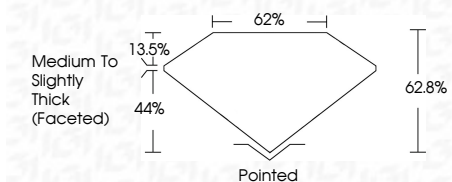

ELECTRONIC COPY

LG632441239
Report verification at igi.org

May 6, 2024
IGI Report Number **LG632441239**
Description **LABORATORY GROWN DIAMOND**
Shape and Cutting Style **OVAL BRILLIANT**
Measurements **9.92 X 6.88 X 4.32 MM**

GRADING RESULTS
Carat Weight **1.86 CARAT**
Color Grade **E**
Clarity Grade **VVS 2**

ADDITIONAL GRADING INFORMATION
Polish **EXCELLENT**
Symmetry **EXCELLENT**
Fluorescence **NONE**
Inscription(s) **IGI LG632441239**
Comments: This Laboratory Grown Diamond was created by Chemical Vapor Deposition (CVD) growth process and may include post-growth treatment. Type IIa

May 6, 2024
IGI Report No LG632441239
OVAL BRILLIANT
9.92 X 6.88 X 4.32 MM
1.86 CARAT
E
VVS 2
62.8%
44%
Medium to Slightly Thick (Faceted)
Pointed
EXCELLENT
EXCELLENT
NONE
IGI LG632441239
Comments: This Laboratory Grown Diamond was created by Chemical Vapor Deposition (CVD) growth process and may include post-growth treatment. Type IIa

LABORATORY GROWN DIAMOND REPORT

May 6, 2024
IGI Report Number **LG632441239**
Description **LABORATORY GROWN DIAMOND**
Shape and Cutting Style **OVAL BRILLIANT**
Measurements **9.92 X 6.88 X 4.32 MM**

GRADING RESULTS
Carat Weight **1.86 CARAT**
Color Grade **E**
Clarity Grade **VVS 2**