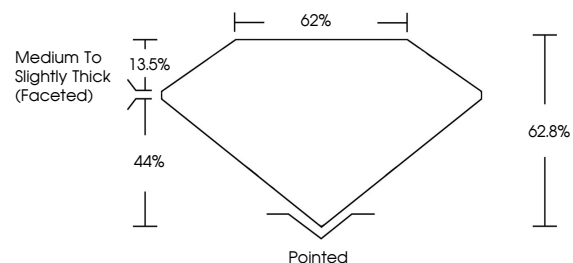

ELECTRONIC COPY

LG632441239
Report verification at igi.org

May 6, 2024
IGI Report Number **LG632441239**
Description **LABORATORY GROWN DIAMOND**
Shape and Cutting Style **OVAL BRILLIANT**
Measurements **9.92 X 6.88 X 4.32 MM**

May 6, 2024
IGI Report No LG632441239
OVAL BRILLIANT
9.92 X 6.88 X 4.32 MM
1.86 CARAT
E
VVS 2
62.8%
44%
Medium to Slightly Thick (Faceted)
Pointed
EXCELLENT
EXCELLENT
NONE
IGI LG632441239
Comments: This Laboratory Grown Diamond was created by Chemical Vapor Deposition (CVD) growth process and may include post-growth treatment. Type IIa

LABORATORY GROWN DIAMOND REPORT

May 6, 2024
IGI Report Number **LG632441239**
Description **LABORATORY GROWN DIAMOND**
Shape and Cutting Style **OVAL BRILLIANT**
Measurements **9.92 X 6.88 X 4.32 MM**

GRADING RESULTS
Carat Weight **1.86 CARAT**
Color Grade **E**
Clarity Grade **VVS 2**

PROPORTIONS

CLARITY CHARACTERISTICS

KEY TO SYMBOLS

Red symbols indicate internal characteristics.
Green symbols indicate external characteristics.

Sample Image Used

COLOR

D E F G H I J Faint Very Light Light