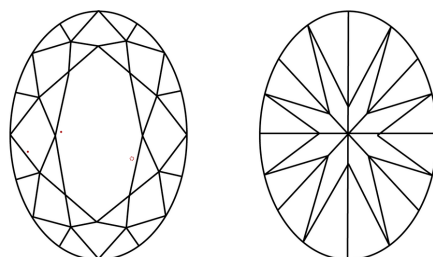

LABORATORY GROWN DIAMOND REPORT

May 6, 2024
IGI Report Number **LG632441239**
Description **LABORATORY GROWN DIAMOND**
Shape and Cutting Style **OVAL BRILLIANT**
Measurements **9.92 X 6.88 X 4.32 MM**

GRADING RESULTS
Carat Weight **1.86 CARAT**
Color Grade **E**
Clarity Grade **VVS 2**

PROPORTIONS

CLARITY CHARACTERISTICS

KEY TO SYMBOLS

Red symbols indicate internal characteristics.
Green symbols indicate external characteristics.

Sample Image Used

COLOR

D E F G H I J Faint Very Light Light