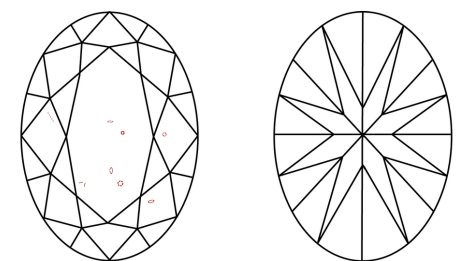

ELECTRONIC COPY

LG632441282
Report verification at igi.org

May 6, 2024
IGI Report Number **LG632441282**
Description **LABORATORY GROWN DIAMOND**
Shape and Cutting Style **OVAL BRILLIANT**
Measurements **10.33 X 6.97 X 4.27 MM**

May 6, 2024
IGI Report No LG632441282
OVAL BRILLIANT
1.92 CARAT H
10.33 X 6.97 X 4.27 MM
Carat Weight VS 2
Color Grade H
Clarity Grade VS 2
Depth 61.8%
Table 62%
Girdle Medium to Slightly Thick (Faceted)
Culet Pointed
Polish EXCELLENT
Symmetry EXCELLENT
Fluorescence NONE
Inscription(s) IGI LG632441282
Comments: This Laboratory Grown Diamond was created by Chemical Vapor Deposition (CVD) growth process and may include post-growth treatment. Type IIa

May 6, 2024
IGI Report Number **LG632441282**
Description **LABORATORY GROWN DIAMOND**
Shape and Cutting Style **OVAL BRILLIANT**
Measurements **10.33 X 6.97 X 4.27 MM**

GRADING RESULTS
Carat Weight **1.92 CARAT**
Color Grade **H**
Clarity Grade **VS 2**

PROPORTIONS

CLARITY CHARACTERISTICS

KEY TO SYMBOLS
Red symbols indicate internal characteristics.
Green symbols indicate external characteristics.

Sample Image Used

COLOR

D	E	F	G	H	I	J	Faint	Very Light	Light
---	---	---	---	---	---	---	-------	------------	-------