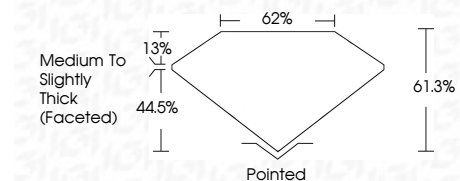

ELECTRONIC COPY

LG632441282
Report verification at igi.org

May 6, 2024
IGI Report Number **LG632441282**
Description **LABORATORY GROWN DIAMOND**
Shape and Cutting Style **OVAL BRILLIANT**
Measurements **10.33 X 6.97 X 4.27 MM**

GRADING RESULTS
Carat Weight **1.92 CARAT**
Color Grade **H**
Clarity Grade **VS 2**

ADDITIONAL GRADING INFORMATION
Polish **EXCELLENT**
Symmetry **EXCELLENT**
Fluorescence **NONE**
Inscription(s) **IGI LG632441282**
Comments: This Laboratory Grown Diamond was created by Chemical Vapor Deposition (CVD) growth process and may include post-growth treatment. Type IIa

May 6, 2024
IGI Report No LG632441282
OVAL BRILLIANT
1.92 CARAT H
10.33 X 6.97 X 4.27 MM
Carat Weight VS 2
Color Grade H
Clarity Grade VS 2
Depth 61.8%
Table 62%
Girdle Medium to Slightly Thick (Faceted)
Culet Pointed
Polish EXCELLENT
Symmetry EXCELLENT
Fluorescence NONE
Inscription(s) IGI LG632441282
Comments: This Laboratory Grown Diamond was created by Chemical Vapor Deposition (CVD) growth process and may include post-growth treatment. Type IIa

May 6, 2024
IGI Report Number **LG632441282**
Description **LABORATORY GROWN DIAMOND**
Shape and Cutting Style **OVAL BRILLIANT**
Measurements **10.33 X 6.97 X 4.27 MM**

GRADING RESULTS
Carat Weight **1.92 CARAT**
Color Grade **H**
Clarity Grade **VS 2**