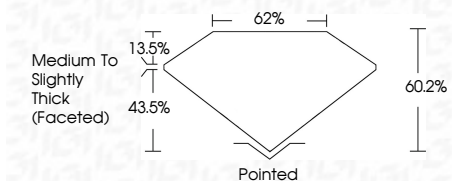

ELECTRONIC COPY

LG632442541
Report verification at igi.org

May 6, 2024

IGI Report Number **LG632442541**

Description **LABORATORY GROWN DIAMOND**

Shape and Cutting Style **OVAL BRILLIANT**

Measurements **10.64 X 7.23 X 4.35 MM**

GRADING RESULTS

Carat Weight **2.10 CARATS**

Color Grade **G**

Clarity Grade **VS 1**

ADDITIONAL GRADING INFORMATION

Polish **EXCELLENT**

Symmetry **EXCELLENT**

Fluorescence **NONE**

Inscription(s) **IGI LG632442541**

Comments: This Laboratory Grown Diamond was created by Chemical Vapor Deposition (CVD) growth process and may include post-growth treatment. Type IIa

IGI

May 6, 2024
IGI Report No LG632442541
OVAL BRILLIANT
10.64 X 7.23 X 4.35 MM
Carat Weight **2.10 CARATS**
Color Grade **G**
Clarity Grade **VS 1**
Depth **60.2%**
Table **43.5%**
Girdle **Medium to Slightly Thick (Faceted)**
Culet **Pointed**
Polish **EXCELLENT**
Symmetry **EXCELLENT**
Fluorescence **NONE**
Inscription(s) **IGI LG632442541**

Comments: This Laboratory Grown Diamond was created by Chemical Vapor Deposition (CVD) growth process and may include post-growth treatment. Type IIa

May 6, 2024
IGI Report Number **LG632442541**
Description **LABORATORY GROWN DIAMOND**
Shape and Cutting Style **OVAL BRILLIANT**
Measurements **10.64 X 7.23 X 4.35 MM**