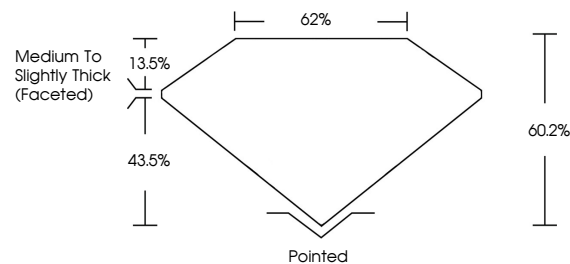

PROPORTIONS