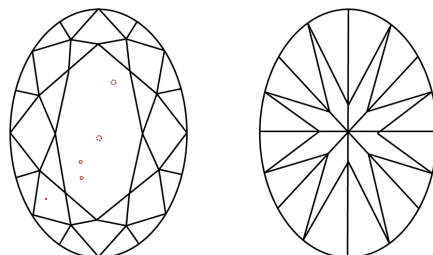

GRADING RESULTS

Carat Weight **2.10 CARATS**

Color Grade **G**

Clarity Grade **VS 1**

ADDITIONAL GRADING INFORMATION

Polish **EXCELLENT**

Symmetry **EXCELLENT**

Fluorescence **NONE**

KEY TO SYMBOLS

Red symbols indicate internal characteristics.
Green symbols indicate external characteristics.

COLOR

D E F G H I J Faint Very Light Light

CLARITY

IF	VS ¹⁻²	VS ¹⁻²	SI ¹⁻²	I ¹⁻³
Internally Flawless	Very Very Slightly Included	Very Slightly Included	Slightly Included	Included