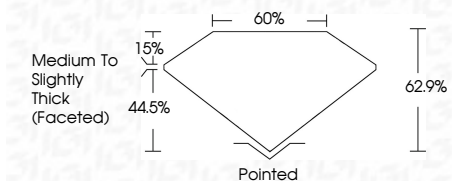

ELECTRONIC COPY

LG632442600
Report verification at igi.org

May 8, 2024
IGI Report Number **LG632442600**
Description **LABORATORY GROWN DIAMOND**
Shape and Cutting Style **PEAR BRILLIANT**
Measurements **9.56 X 6.33 X 3.98 MM**

GRADING RESULTS

Carat Weight **1.45 CARAT**
Color Grade **E**
Clarity Grade **VS 1**

ADDITIONAL GRADING INFORMATION

Polish **EXCELLENT**
Symmetry **EXCELLENT**
Fluorescence **NONE**
Inscription(s) **IGI LG632442600**
Comments: This Laboratory Grown Diamond was created by Chemical Vapor Deposition (CVD) growth process and may include post-growth treatment. Type IIa

IGI

May 8, 2024
IGI Report No. LG632442600
PEAR BRILLIANT
9.56 X 6.33 X 3.98 MM
Carat Weight **1.45 CARAT**
Color Grade **E**
Clarity Grade **VS 1**
Depth **62.9%**
Table **60%**
Girdle **Medium to Slightly Thick (Faceted)**
Culet **Pointed**
Polish **EXCELLENT**
Symmetry **EXCELLENT**
Fluorescence **NONE**
Inscription(s) **IGI LG632442600**

Comments: This Laboratory Grown Diamond was created by Chemical Vapor Deposition (CVD) growth process and may include post-growth treatment. Type IIa

May 8, 2024
IGI Report Number **LG632442600**
Description **LABORATORY GROWN DIAMOND**
Shape and Cutting Style **PEAR BRILLIANT**
Measurements **9.56 X 6.33 X 3.98 MM**