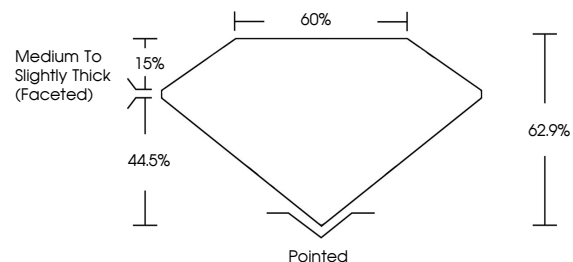

PROPORTIONS