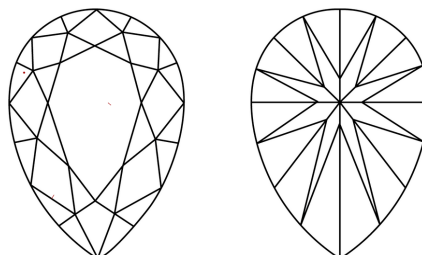

IGI

May 8, 2024
IGI Report No. LG632442600
PEAR BRILLIANT
9.56 X 6.33 X 3.98 MM
Carat Weight **1.45 CARAT**
Color Grade **E**
Clarity Grade **VS 1**
Depth **62.9%**
Table **60%**
Girdle **Medium to Slightly Thick (Faceted)**
Culet **Pointed**
Polish **EXCELLENT**
Symmetry **EXCELLENT**
Fluorescence **NONE**
Inscription(s) **IGI LG632442600**

Comments: This Laboratory Grown Diamond was created by Chemical Vapor Deposition (CVD) growth process and may include post-growth treatment. Type IIa

May 8, 2024
IGI Report Number **LG632442600**
Description **LABORATORY GROWN DIAMOND**
Shape and Cutting Style **PEAR BRILLIANT**
Measurements **9.56 X 6.33 X 3.98 MM**

GRADING RESULTS

Carat Weight **1.45 CARAT**
Color Grade **E**
Clarity Grade **VS 1**

ADDITIONAL GRADING INFORMATION

Polish **EXCELLENT**
Symmetry **EXCELLENT**
Fluorescence **NONE**
Inscription(s) **IGI LG632442600**

KEY TO SYMBOLS

Red symbols indicate internal characteristics.
Green symbols indicate external characteristics.

COLOR

D E F G H I J Faint Very Light Light

CLARITY

IF	VS ¹⁻²	VS ¹⁻²	SI ¹⁻²	I ¹⁻³
Internally Flawless	Very Very Slightly Included	Very Slightly Included	Slightly Included	Included