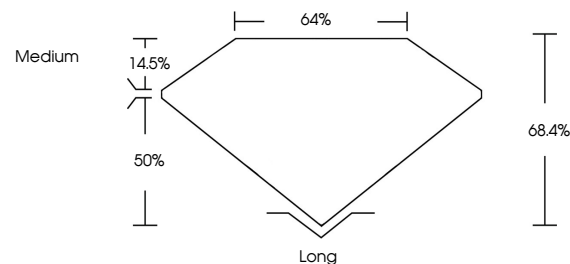

Description **LABORATORY GROWN DIAMOND**

Shape and Cutting Style **EMERALD CUT**

Measurements **8.11 X 5.86 X 4.01 MM**

GRADING RESULTS

Carat Weight **1.86 CARAT**

Color Grade **E**

Clarity Grade **VVS 2**

ADDITIONAL GRADING INFORMATION

Polish **EXCELLENT**

Symmetry **EXCELLENT**

Fluorescence **NONE**

Inscription(s) **IGI LG632442892**

Comments: This Laboratory Grown Diamond was created by Chemical Vapor Deposition (CVD) growth process and may include post-growth treatment. Type IIa

PROPORTIONS

CLARITY CHARACTERISTICS

KEY TO SYMBOLS

Red symbols indicate internal characteristics.
Green symbols indicate external characteristics.

COLOR

D E F G H I J Faint Very Light Light

CLARITY

IF	VS ¹⁻²	VS ¹⁻²	SI ¹⁻²	I ¹⁻³
Internally Flawless	Very Very Slightly Included	Very Slightly Included	Slightly Included	Included