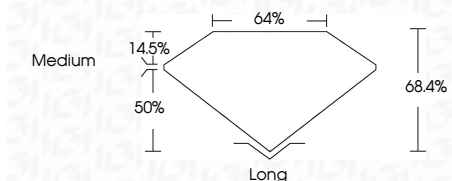

ELECTRONIC COPY

LG632442892
Report verification at igi.org

May 4, 2024

IGI Report Number **LG632442892**

Description **LABORATORY GROWN DIAMOND**

Shape and Cutting Style **EMERALD CUT**

Measurements **8.11 X 5.86 X 4.01 MM**

GRADING RESULTS

Carat Weight **1.86 CARAT**

Color Grade **E**

Clarity Grade **VVS 2**

ADDITIONAL GRADING INFORMATION

Polish **EXCELLENT**

Symmetry **EXCELLENT**

Fluorescence **NONE**

Inscription(s) **IGI LG632442892**

Comments: This Laboratory Grown Diamond was created by Chemical Vapor Deposition (CVD) growth process and may include post-growth treatment. Type IIa

IGI

May 4, 2024
IGI Report No. LG632442892
EMERALD CUT
8.11 X 5.86 X 4.01 MM
Carat Weight **1.86 CARAT**
Color Grade **E**
Clarity Grade **VVS 2**
Depth **68.4%**
Table **50%**
Girdle **Medium**
Culet **Long**
Polish **EXCELLENT**
Symmetry **EXCELLENT**
Fluorescence **NONE**
Inscription(s) **IGI LG632442892**

Description **LABORATORY GROWN DIAMOND**

Shape and Cutting Style **EMERALD CUT**

Measurements **8.11 X 5.86 X 4.01 MM**

GRADING RESULTS

Carat Weight **1.86 CARAT**

Color Grade **E**

Clarity Grade **VVS 2**

ADDITIONAL GRADING INFORMATION