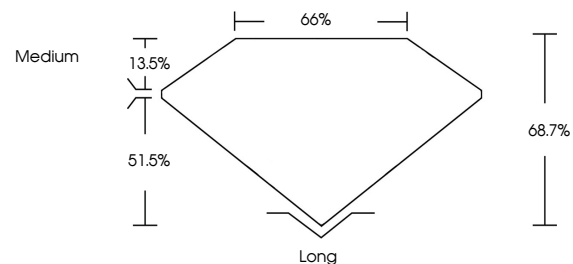

PROPORTIONS