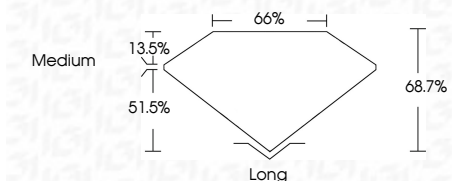

ELECTRONIC COPY

LG632443119
Report verification at igi.org

May 5, 2024
IGI Report Number **LG632443119**
Description **LABORATORY GROWN DIAMOND**
Shape and Cutting Style **EMERALD CUT**
Measurements **8.34 X 6.04 X 4.15 MM**

GRADING RESULTS

Carat Weight **2.02 CARATS**
Color Grade **H**
Clarity Grade **SI 1**

ADDITIONAL GRADING INFORMATION

Polish **EXCELLENT**
Symmetry **EXCELLENT**
Fluorescence **NONE**
Inscription(s) **IGI LG632443119**
Comments: This Laboratory Grown Diamond was created by Chemical Vapor Deposition (CVD) growth process and may include post-growth treatment. Type IIa

IGI

May 5, 2024
IGI Report No. LG632443119
EMERALD CUT
8.34 X 6.04 X 4.15 MM
2.02 CARATS
Color Grade **H**
Clarity Grade **SI 1**
Depth **68.7%**
Table **66%**
Girdle **Medium**
Culet **Long**
Polish **EXCELLENT**
Symmetry **EXCELLENT**
Fluorescence **NONE**
Inscription(s) **IGI LG632443119**