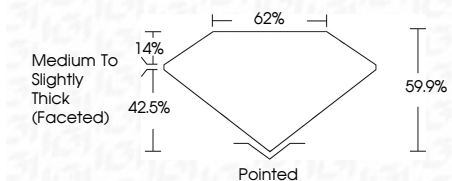

ELECTRONIC COPY

LG632443242
Report verification at igi.org

May 3, 2024
IGI Report Number **LG632443242**
Description **LABORATORY GROWN DIAMOND**
Shape and Cutting Style **OVAL BRILLIANT**
Measurements **8.20 X 5.91 X 3.54 MM**

GRADING RESULTS
Carat Weight **1.09 CARAT**
Color Grade **E**
Clarity Grade **VS 1**

ADDITIONAL GRADING INFORMATION
Polish **EXCELLENT**
Symmetry **EXCELLENT**
Fluorescence **NONE**
Inscription(s) **IGI LG632443242**
Comments: This Laboratory Grown Diamond was created by Chemical Vapor Deposition (CVD) growth process and may include post-growth treatment. Type IIa

May 3, 2024
IGI Report No LG632443242
OVAL BRILLIANT
8.20 X 5.91 X 3.54 MM
1.09 CARAT
Color Grade **E**
Clarity Grade **VS 1**
Depth **62%**
Table **14%**
Girdle **Medium to Slightly Thick (Faceted)**
Culet **Pointed**
Polish **EXCELLENT**
Symmetry **EXCELLENT**
Fluorescence **NONE**
Inscription(s) **IGI LG632443242**