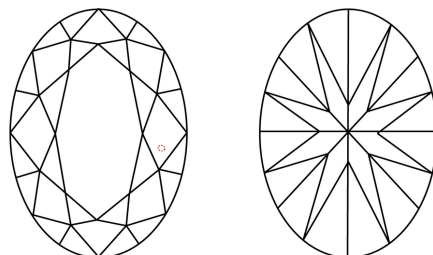

CLARITY CHARACTERISTICS

KEY TO SYMBOLS

Red symbols indicate internal characteristics.
Green symbols indicate external characteristics.