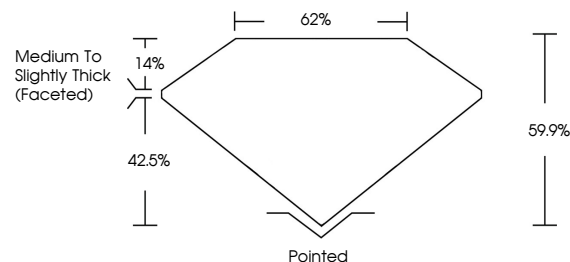

PROPORTIONS