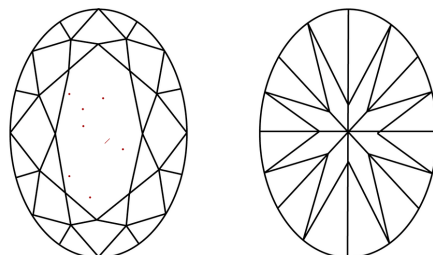

CLARITY CHARACTERISTICS

KEY TO SYMBOLS

Red symbols indicate internal characteristics.
Green symbols indicate external characteristics.