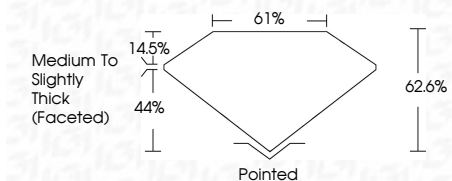

ELECTRONIC COPY

LG632443312
Report verification at igi.org

May 4, 2024
IGI Report Number **LG632443312**
Description **LABORATORY GROWN DIAMOND**
Shape and Cutting Style **OVAL BRILLIANT**
Measurements **8.46 X 5.80 X 3.63 MM**

GRADING RESULTS
Carat Weight **1.15 CARAT**
Color Grade **E**
Clarity Grade **VS 1**

ADDITIONAL GRADING INFORMATION
Polish **EXCELLENT**
Symmetry **EXCELLENT**
Fluorescence **NONE**
Inscription(s) **IGI LG632443312**
Comments: This Laboratory Grown Diamond was created by Chemical Vapor Deposition (CVD) growth process and may include post-growth treatment. Type IIa

May 4, 2024
IGI Report No LG632443312
OVAL BRILLIANT
8.46 X 5.80 X 3.63 MM
1.15 CARAT
Color Grade **E**
Clarity Grade **VS 1**
Depth **62.6%**
Table **61%**
Girdle **Medium to Slightly Thick (Faceted)**
Culet **Pointed**
Polish **EXCELLENT**
Symmetry **EXCELLENT**
Fluorescence **NONE**
Inscription(s) **IGI LG632443312**

GRADING RESULTS
Carat Weight **1.15 CARAT**
Color Grade **E**
Clarity Grade **VS 1**

ADDITIONAL GRADING INFORMATION
Polish **EXCELLENT**
Symmetry **EXCELLENT**
Fluorescence **NONE**
Inscription(s) **IGI LG632443312**