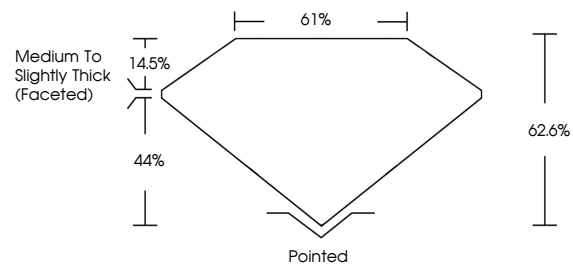

PROPORTIONS