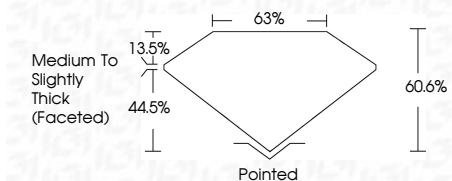

ELECTRONIC COPY

LG632444406
Report verification at igi.org

May 4, 2024
IGI Report Number **LG632444406**
Description **LABORATORY GROWN DIAMOND**
Shape and Cutting Style **OVAL BRILLIANT**
Measurements **11.36 X 7.67 X 4.65 MM**

GRADING RESULTS
Carat Weight **2.55 CARATS**
Color Grade **E**
Clarity Grade **VS 2**

ADDITIONAL GRADING INFORMATION
Polish **EXCELLENT**
Symmetry **EXCELLENT**
Fluorescence **NONE**
Inscription(s) **IGI LG632444406**
Comments: This Laboratory Grown Diamond was created by Chemical Vapor Deposition (CVD) growth process and may include post-growth treatment. Type IIa

May 4, 2024
IGI Report No **LG632444406**
OVAL BRILLIANT
11.36 X 7.67 X 4.65 MM
Carat Weight **2.55 CARATS**
Color Grade **E**
Clarity Grade **VS 2**
Depth **44.5%**
Table **13.5%**
Girdle **Medium to Slightly Thick (Faceted)**
Culet **Pointed**
Polish **EXCELLENT**
Symmetry **EXCELLENT**
Fluorescence **NONE**
Inscription(s) **IGI LG632444406**
Comments: This Laboratory Grown Diamond was created by Chemical Vapor Deposition (CVD) growth process and may include post-growth treatment. Type IIa

May 4, 2024
IGI Report Number **LG632444406**
Description **LABORATORY GROWN DIAMOND**
Shape and Cutting Style **OVAL BRILLIANT**
Measurements **11.36 X 7.67 X 4.65 MM**

GRADING RESULTS
Carat Weight **2.55 CARATS**
Color Grade **E**
Clarity Grade **VS 2**