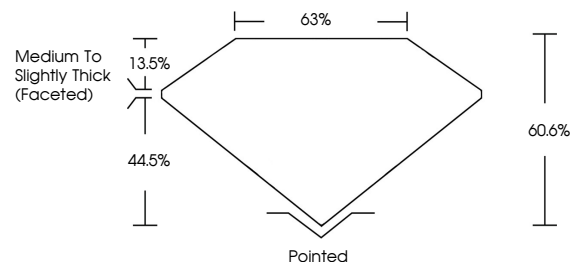

PROPORTIONS