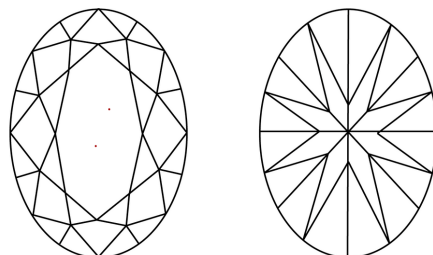

CLARITY CHARACTERISTICS

KEY TO SYMBOLS

Red symbols indicate internal characteristics.
Green symbols indicate external characteristics.