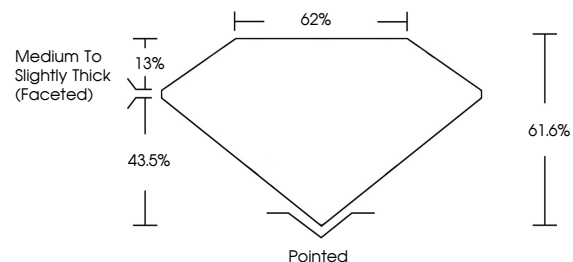

PROPORTIONS