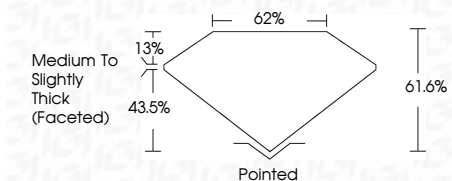

ELECTRONIC COPY

LG632444437
Report verification at igi.org

May 6, 2024
IGI Report Number **LG632444437**
Description **LABORATORY GROWN DIAMOND**
Shape and Cutting Style **OVAL BRILLIANT**
Measurements **8.38 X 6.14 X 3.78 MM**

GRADING RESULTS
Carat Weight **1.22 CARAT**
Color Grade **H**
Clarity Grade **VVS 2**

ADDITIONAL GRADING INFORMATION
Polish **EXCELLENT**
Symmetry **EXCELLENT**
Fluorescence **NONE**
Inscription(s) **IGI LG632444437**
Comments: This Laboratory Grown Diamond was created by Chemical Vapor Deposition (CVD) growth process and may include post-growth treatment. Type IIa

May 6, 2024
IGI Report No **LG632444437**
OVAL BRILLIANT
8.38 X 6.14 X 3.78 MM
Carat Weight **1.22 CARAT**
Color Grade **H**
Clarity Grade **VVS 2**
Depth **43.5%**
Table **13%**
Girdle **Medium to Slightly Thick (Faceted)**
Culet **Pointed**
Polish **EXCELLENT**
Symmetry **EXCELLENT**
Fluorescence **NONE**
Inscription(s) **IGI LG632444437**

Comments: This Laboratory Grown Diamond was created by Chemical Vapor Deposition (CVD) growth process and may include post-growth treatment. Type IIa

May 6, 2024
IGI Report Number **LG632444437**
Description **LABORATORY GROWN DIAMOND**
Shape and Cutting Style **OVAL BRILLIANT**
Measurements **8.38 X 6.14 X 3.78 MM**