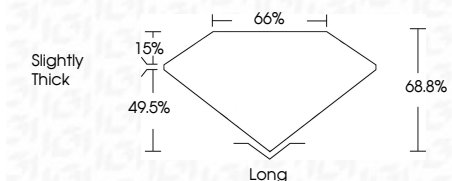

**ELECTRONIC COPY**

LG632445644  
Report verification at igi.org

May 4, 2024

IGI Report Number **LG632445644**

Description **LABORATORY GROWN DIAMOND**

Shape and Cutting Style **EMERALD CUT**

Measurements **9.75 X 6.72 X 4.62 MM**

**GRADING RESULTS**

Carat Weight **3.09 CARATS**

Color Grade **FANCY VIVID GREEN**

Clarity Grade **VS 2**

**ADDITIONAL GRADING INFORMATION**

Polish **EXCELLENT**

Symmetry **EXCELLENT**

Fluorescence **NONE**

Description **LABORATORY GROWN DIAMOND**

Shape and Cutting Style **EMERALD CUT**

Measurements **9.75 X 6.72 X 4.62 MM**

**GRADING RESULTS**

Carat Weight **3.09 CARATS**

Color Grade **FANCY VIVID GREEN**

Clarity Grade **VS 2**