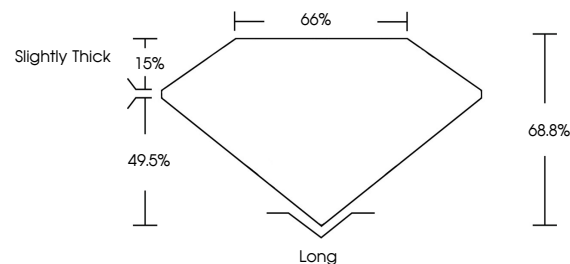

Description **LABORATORY GROWN DIAMOND**

Shape and Cutting Style **EMERALD CUT**

Measurements **9.75 X 6.72 X 4.62 MM**

**GRADING RESULTS**

Carat Weight **3.09 CARATS**

Color Grade **FANCY VIVID GREEN**

Clarity Grade **VS 2**

**PROPORTIONS**

Sample Image Used

**CLARITY CHARACTERISTICS**

**KEY TO SYMBOLS**

Red symbols indicate internal characteristics.  
Green symbols indicate external characteristics.

**COLOR**

D E F G H I J Faint Very Light Light