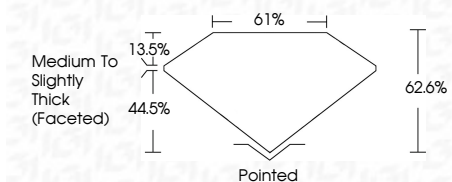

ELECTRONIC COPY

LG632448231
Report verification at igi.org

April 30, 2024
IGI Report Number **LG632448231**
Description **LABORATORY GROWN DIAMOND**
Shape and Cutting Style **OVAL BRILLIANT**
Measurements **9.61 X 6.50 X 4.07 MM**

GRADING RESULTS

Carat Weight **1.58 CARAT**
Color Grade **E**
Clarity Grade **VS 1**

ADDITIONAL GRADING INFORMATION

Polish **EXCELLENT**
Symmetry **EXCELLENT**
Fluorescence **NONE**
Inscription(s) **IGI LG632448231**

Comments: This Laboratory Grown Diamond was created by Chemical Vapor Deposition (CVD) growth process and may include post-growth treatment. Type IIa

IGI

April 30, 2024
IGI Report No LG632448231
OVAL BRILLIANT
9.61 X 6.50 X 4.07 MM
Carat Weight **1.58 CARAT**
Color Grade **E**
Clarity Grade **VS 1**
Depth **44.5%**
Table **13.5%**
Girdle **Medium to Slightly Thick (Faceted)**
Culet **Pointed**
Polish **EXCELLENT**
Symmetry **EXCELLENT**
Fluorescence **NONE**
Inscription(s) **IGI LG632448231**

Comments: This Laboratory Grown Diamond was created by Chemical Vapor Deposition (CVD) growth process and may include post-growth treatment. Type IIa

April 30, 2024
IGI Report Number **LG632448231**
Description **LABORATORY GROWN DIAMOND**
Shape and Cutting Style **OVAL BRILLIANT**
Measurements **9.61 X 6.50 X 4.07 MM**