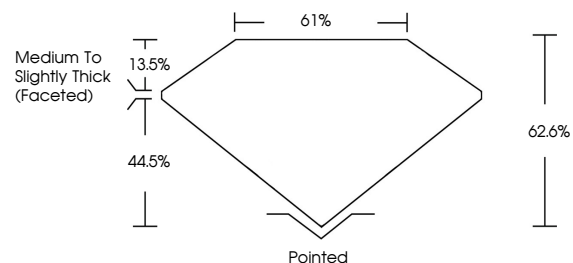

Comments: This Laboratory Grown Diamond was created by Chemical Vapor Deposition (CVD) growth process and may include post-growth treatment. Type IIa

IGI

April 30, 2024
IGI Report No LG632448231
OVAL BRILLIANT
9.61 X 6.50 X 4.07 MM
Carat Weight **1.58 CARAT**
Color Grade **E**
Clarity Grade **VS 1**
Depth **44.5%**
Table **13.5%**
Girdle **Medium to Slightly Thick (Faceted)**
Culet **Pointed**
Polish **EXCELLENT**
Symmetry **EXCELLENT**
Fluorescence **NONE**
Inscription(s) **IGI LG632448231**

GRADING RESULTS

Carat Weight **1.58 CARAT**
Color Grade **E**
Clarity Grade **VS 1**

ADDITIONAL GRADING INFORMATION

Polish **EXCELLENT**
Symmetry **EXCELLENT**
Fluorescence **NONE**

Inscription(s) **IGI LG632448231**

Comments: This Laboratory Grown Diamond was created by Chemical Vapor Deposition (CVD) growth process and may include post-growth treatment. Type IIa

PROPORTIONS

CLARITY CHARACTERISTICS

KEY TO SYMBOLS

Red symbols indicate internal characteristics.
Green symbols indicate external characteristics.