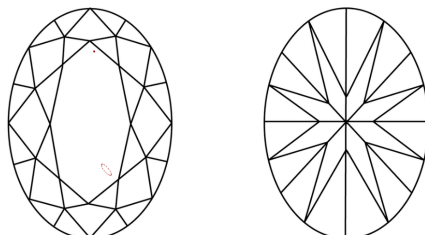

CLARITY CHARACTERISTICS

KEY TO SYMBOLS

Red symbols indicate internal characteristics.
Green symbols indicate external characteristics.