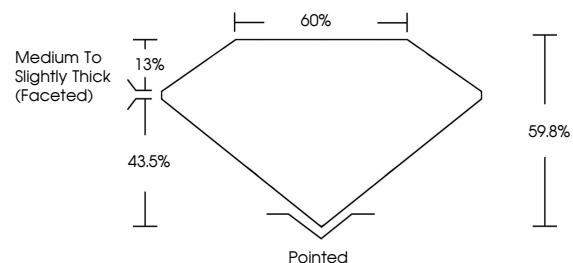

PROPORTIONS