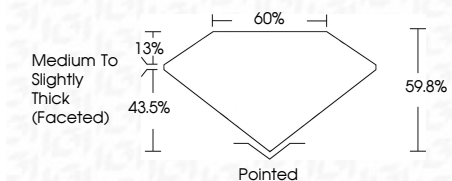

ELECTRONIC COPY

LG632448374
Report verification at igi.org

April 29, 2024
IGI Report Number **LG632448374**
Description **LABORATORY GROWN DIAMOND**
Shape and Cutting Style **PEAR BRILLIANT**
Measurements **9.16 X 5.92 X 3.54 MM**

GRADING RESULTS

Carat Weight **1.10 CARAT**
Color Grade **F**
Clarity Grade **VVS 2**

ADDITIONAL GRADING INFORMATION

Polish **EXCELLENT**
Symmetry **EXCELLENT**
Fluorescence **NONE**
Inscription(s) **IGI LG632448374**
Comments: This Laboratory Grown Diamond was created by Chemical Vapor Deposition (CVD) growth process and may include post-growth treatment. Type IIa

IGI

April 29, 2024
IGI Report No. LG632448374
PEAR BRILLIANT
9.16 X 5.92 X 3.54 MM
Carat Weight **1.10 CARAT**
Color Grade **F**
Clarity Grade **VVS 2**
Depth **59.8%**
Table **43.5%**
Girdle **Medium to Slightly Thick (Faceted)**
Culet **Pointed**
Polish **EXCELLENT**
Symmetry **EXCELLENT**
Fluorescence **NONE**
Inscription(s) **IGI LG632448374**

GRADING RESULTS

Carat Weight **1.10 CARAT**
Color Grade **F**
Clarity Grade **VVS 2**

ADDITIONAL GRADING INFORMATION

Polish **EXCELLENT**
Symmetry **EXCELLENT**
Fluorescence **NONE**
Inscription(s) **IGI LG632448374**