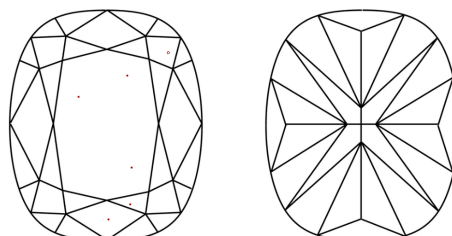

CLARITY CHARACTERISTICS

KEY TO SYMBOLS

Red symbols indicate internal characteristics.
Green symbols indicate external characteristics.

COLOR

D E F G H I J Faint Very Light Light

CLARITY

IF	VS¹⁻²	VS¹⁻²	SI¹⁻²	I¹⁻³
Internally Flawless	Very Very Slightly Included	Very Slightly Included	Slightly Included	Included