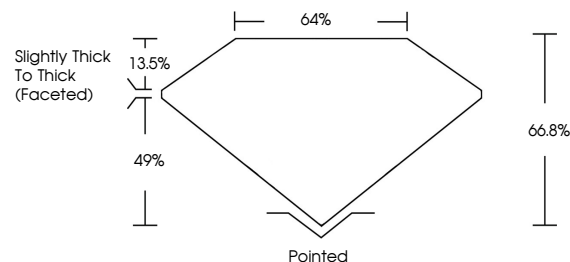

PROPORTIONS