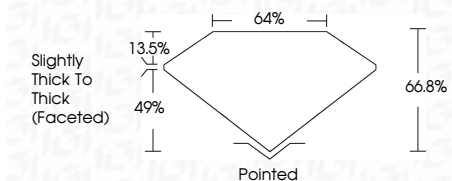

ELECTRONIC COPY

LG632450946
Report verification at igi.org

April 30, 2024
IGI Report Number **LG632450946**
Description **LABORATORY GROWN DIAMOND**
Shape and Cutting Style **CUSHION BRILLIANT**
Measurements **7.83 X 5.33 X 3.56 MM**

GRADING RESULTS

Carat Weight **1.21 CARAT**
Color Grade **G**
Clarity Grade **VS 1**

ADDITIONAL GRADING INFORMATION

Polish **EXCELLENT**
Symmetry **EXCELLENT**
Fluorescence **NONE**
Inscription(s) **IGI LG632450946**
Comments: This Laboratory Grown Diamond was created by Chemical Vapor Deposition (CVD) growth process and may include post-growth treatment. Type IIa

IGI

April 30, 2024
IGI Report No. LG632450946
CUSHION BRILLIANT
7.83 X 5.33 X 3.56 MM
1.21 CARAT
Color Grade **G**
Clarity Grade **VS 1**
Depth **66.8%**
Table **64%**
Girdle **Slightly Thick To Thick (Faceted)**
Culet **Pointed**
Polish **EXCELLENT**
Symmetry **EXCELLENT**
Fluorescence **NONE**
Inscription(s) **IGI LG632450946**

Comments: This Laboratory Grown Diamond was created by Chemical Vapor Deposition (CVD) growth process and may include post-growth treatment. Type IIa

April 30, 2024
IGI Report Number **LG632450946**
Description **LABORATORY GROWN DIAMOND**
Shape and Cutting Style **CUSHION BRILLIANT**
Measurements **7.83 X 5.33 X 3.56 MM**