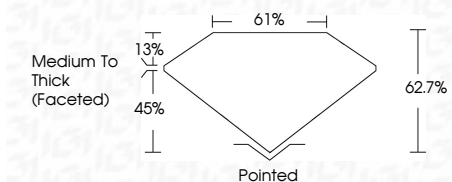

ELECTRONIC COPY

LG632451030
Report verification at igi.org

April 30, 2024
IGI Report Number **LG632451030**
Description **LABORATORY GROWN DIAMOND**
Shape and Cutting Style **OVAL BRILLIANT**
Measurements **8.61 X 5.82 X 3.65 MM**

GRADING RESULTS

Carat Weight **1.16 CARAT**
Color Grade **F**
Clarity Grade **VS 2**

ADDITIONAL GRADING INFORMATION

Polish **EXCELLENT**
Symmetry **EXCELLENT**
Fluorescence **NONE**
Inscription(s) **IGI LG632451030**

Comments: This Laboratory Grown Diamond was created by Chemical Vapor Deposition (CVD) growth process and may include post-growth treatment. Type IIa

IGI

April 30, 2024
IGI Report No LG632451030
OVAL BRILLIANT
8.61 X 5.82 X 3.65 MM
Carat Weight **1.16 CARAT**
Color Grade **F**
Clarity Grade **VS 2**
Depth **62.7%**
Table **13%**
Girdle **45%**
Medium To Thick (Faceted)
Culet **Pointed**
Polish **EXCELLENT**
Symmetry **EXCELLENT**
Fluorescence **NONE**
Inscription(s) **IGI LG632451030**

Comments: This Laboratory Grown Diamond was created by Chemical Vapor Deposition (CVD) growth process and may include post-growth treatment. Type IIa

April 30, 2024
IGI Report Number **LG632451030**
Description **LABORATORY GROWN DIAMOND**
Shape and Cutting Style **OVAL BRILLIANT**
Measurements **8.61 X 5.82 X 3.65 MM**