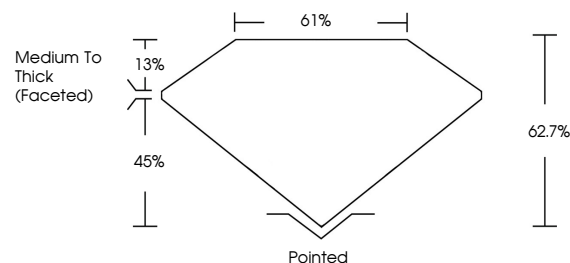

PROPORTIONS