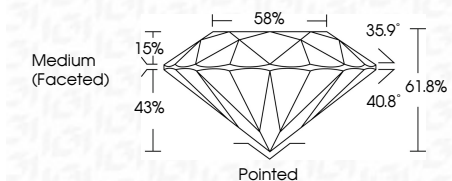

ELECTRONIC COPY

LG632454477
Report verification at igi.org

May 3, 2024

IGI Report Number **LG632454477**
Description **LABORATORY GROWN DIAMOND**
Shape and Cutting Style **ROUND BRILLIANT**
Measurements **8.23 - 8.27 X 5.10 MM**

GRADING RESULTS

Carat Weight **2.14 CARATS**
Color Grade **F**
Clarity Grade **VVS 2**
Cut Grade **IDEAL**

ADDITIONAL GRADING INFORMATION

Polish **EXCELLENT**
Symmetry **EXCELLENT**
Fluorescence **NONE**
Inscription(s) **IGI LG632454477**
Comments: This Laboratory Grown Diamond was created by Chemical Vapor Deposition (CVD) growth process and may include post-growth treatment. Type IIa

IGI

May 3, 2024
IGI Report No LG632454477
ROUND BRILLIANT
8.23 - 8.27 X 5.10 MM
2.14 CARATS
Color Grade **F**
Clarity Grade **VVS 2**
Cut Grade **IDEAL**
Depth **61.8%**
Table **15%**
Girdle **Medium (Faceted)**
Culet **Pointed**
Polish **EXCELLENT**
Symmetry **EXCELLENT**
Fluorescence **NONE**
Inscription(s) **IGI LG632454477**
Comments: This Laboratory Grown Diamond was created by Chemical Vapor Deposition (CVD) growth process and may include post-growth treatment. Type IIa

May 3, 2024
IGI Report Number **LG632454477**
Description **LABORATORY GROWN DIAMOND**
Shape and Cutting Style **ROUND BRILLIANT**
Measurements **8.23 - 8.27 X 5.10 MM**

GRADING RESULTS

Carat Weight **2.14 CARATS**
Color Grade **F**
Clarity Grade **VVS 2**
Cut Grade **IDEAL**