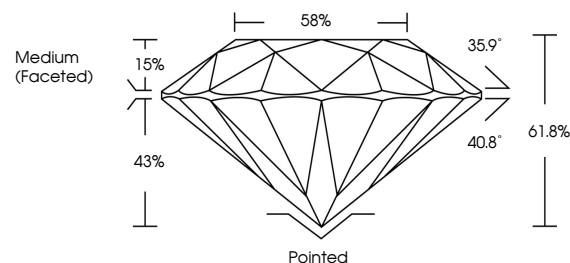

GRADING RESULTS

Carat Weight **2.14 CARATS**
Color Grade **F**
Clarity Grade **VVS 2**
Cut Grade **IDEAL**

ADDITIONAL GRADING INFORMATION

Polish **EXCELLENT**
Symmetry **EXCELLENT**
Fluorescence **NONE**
Inscription(s) **IGI LG632454477**
Comments: This Laboratory Grown Diamond was created by Chemical Vapor Deposition (CVD) growth process and may include post-growth treatment. Type IIa

IGI

May 3, 2024
IGI Report No LG632454477
ROUND BRILLIANT
8.23 - 8.27 X 5.10 MM
2.14 CARATS
Color Grade **F**
Clarity Grade **VVS 2**
Cut Grade **IDEAL**
Depth **61.8%**
Table **15%**
Girdle **Medium (Faceted)**
Culet **Pointed**
Polish **EXCELLENT**
Symmetry **EXCELLENT**
Fluorescence **NONE**
Inscription(s) **IGI LG632454477**
Comments: This Laboratory Grown Diamond was created by Chemical Vapor Deposition (CVD) growth process and may include post-growth treatment. Type IIa

May 3, 2024
IGI Report Number **LG632454477**
Description **LABORATORY GROWN DIAMOND**
Shape and Cutting Style **ROUND BRILLIANT**
Measurements **8.23 - 8.27 X 5.10 MM**

GRADING RESULTS

Carat Weight **2.14 CARATS**
Color Grade **F**
Clarity Grade **VVS 2**
Cut Grade **IDEAL**

PROPORTIONS

CLARITY CHARACTERISTICS

KEY TO SYMBOLS

Red symbols indicate internal characteristics.
Green symbols indicate external characteristics.

COLOR

D E F G H I J Faint Very Light Light

CLARITY

IF	VVS ¹⁻²	VS ¹⁻²	SI ¹⁻²	I ¹⁻³
Internally Flawless	Very Very Slightly Included	Very Slightly Included	Slightly Included	Included