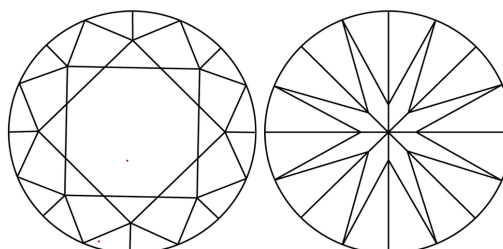

PROPORTIONS

CLARITY CHARACTERISTICS

KEY TO SYMBOLS

Red symbols indicate internal characteristics.
Green symbols indicate external characteristics.

COLOR

D E F G H I J Faint Very Light Light

CLARITY

IF	VVS ¹⁻²	VS ¹⁻²	SI ¹⁻²	I ¹⁻³
Internally Flawless	Very Very Slightly Included	Very Slightly Included	Slightly Included	Included