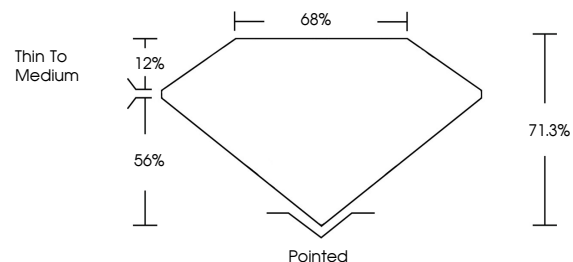

PROPORTIONS