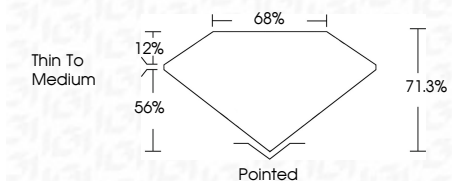

ELECTRONIC COPY

LG632454777
Report verification at igi.org

April 29, 2024
IGI Report Number **LG632454777**
Description **LABORATORY GROWN DIAMOND**
Shape and Cutting Style **PRINCESS CUT**
Measurements **5.64 X 5.60 X 3.99 MM**

GRADING RESULTS

Carat Weight **1.10 CARAT**
Color Grade **D**
Clarity Grade **VS 1**

ADDITIONAL GRADING INFORMATION

Polish **EXCELLENT**
Symmetry **EXCELLENT**
Fluorescence **NONE**
Inscription(s) **IGI LG632454777**

Comments: This Laboratory Grown Diamond was created by Chemical Vapor Deposition (CVD) growth process and may include post-growth treatment. Type IIa

April 29, 2024
IGI Report No. LG632454777
PRINCESS CUT
5.64 X 5.60 X 3.99 MM
Carat Weight **1.10 CARAT**
Color Grade **D**
Clarity Grade **VS 1**
Depth **71.0%**
Table **65%**
Girdle **Thin To Medium**
Culet **Pointed**
Polish **EXCELLENT**
Symmetry **EXCELLENT**
Fluorescence **NONE**
Inscription(s) **IGI LG632454777**