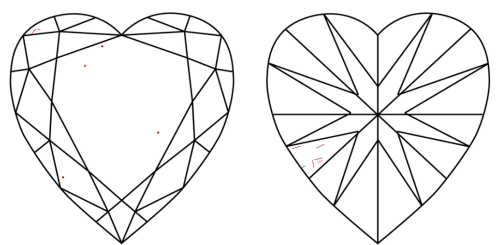

CLARITY CHARACTERISTICS

KEY TO SYMBOLS
Red symbols indicate internal characteristics.
Green symbols indicate external characteristics.

COLOR

D	E	F	G	H	I	J	Faint	Very Light	Light

CLARITY

IF	VVS¹⁻²	VS¹⁻²	SI¹⁻²	I¹⁻³
Internally Flawless	Very Very Slightly Included	Very Slightly Included	Slightly Included	Included