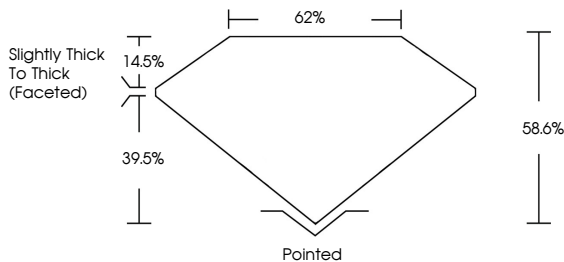

PROPORTIONS