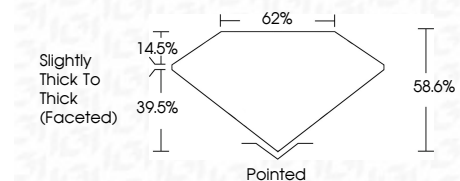

ELECTRONIC COPY

LG632454793
Report verification at igi.org

April 30, 2024
IGI Report Number **LG632454793**
Description **LABORATORY GROWN DIAMOND**
Shape and Cutting Style **HEART BRILLIANT**
Measurements **7.68 X 8.73 X 5.12 MM**

GRADING RESULTS
Carat Weight **2.00 CARATS**
Color Grade **D**
Clarity Grade **VVS 2**

ADDITIONAL GRADING INFORMATION
Polish **EXCELLENT**
Symmetry **EXCELLENT**
Fluorescence **NONE**
Inscription(s) **IGI LG632454793**
Comments: This Laboratory Grown Diamond was created by Chemical Vapor Deposition (CVD) growth process and may include post-growth treatment. Type IIa

April 30, 2024
IGI Report No. **LG632454793**
HEART BRILLIANT
7.68 X 8.73 X 5.12 MM
2.00 CARATS
Color Grade **D**
Clarity Grade **VVS 2**
Depth **58.6%**
Table **62%**
Girdle **Slightly Thick To Thick (Faceted)**
Culet **Pointed**
Polish **EXCELLENT**
Symmetry **EXCELLENT**
Fluorescence **NONE**
Inscription(s) **IGI LG632454793**
Comments: This Laboratory Grown Diamond was created by Chemical Vapor Deposition (CVD) growth process and may include post-growth treatment. Type IIa

April 30, 2024
IGI Report Number **LG632454793**
Description **LABORATORY GROWN DIAMOND**
Shape and Cutting Style **HEART BRILLIANT**
Measurements **7.68 X 8.73 X 5.12 MM**
GRADING RESULTS
Carat Weight **2.00 CARATS**
Color Grade **D**
Clarity Grade **VVS 2**
ADDITIONAL GRADING INFORMATION
Polish **EXCELLENT**
Symmetry **EXCELLENT**
Fluorescence **NONE**
Inscription(s) **IGI LG632454793**