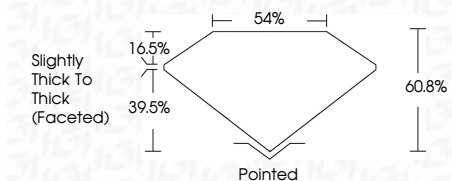

ELECTRONIC COPY

LG632455826
Report verification at igi.org

May 6, 2024
IGI Report Number **LG632455826**
Description **LABORATORY GROWN DIAMOND**
Shape and Cutting Style **PEAR BRILLIANT**
Measurements **19.22 X 11.76 X 7.15 MM**

GRADING RESULTS
Carat Weight **10.08 CARATS**
Color Grade **FANCY VIVID GREEN**
Clarity Grade **VS 2**

ADDITIONAL GRADING INFORMATION
Polish **EXCELLENT**
Symmetry **EXCELLENT**
Fluorescence **NONE**
Inscription(s) **IGI LG632455826**
Comments: This Laboratory Grown Diamond was created by Chemical Vapor Deposition (CVD) growth process. Indications of post-growth treatment.

May 6, 2024
IGI Report No. **LG632455826**
PEAR BRILLIANT
10.08 CARATS
Carat Weight **10.08 CARATS**
Color Grade **FANCY VIVID GREEN**
Clarity Grade **VS 2**
Depth **60.8%**
Table **39.5%**
Girdle **Slightly Thick To Thick (Faceted)**
Culet **Pointed**
Polish **EXCELLENT**
Symmetry **EXCELLENT**
Fluorescence **NONE**
Inscription(s) **IGI LG632455826**
Comments: This Laboratory Grown Diamond was created by Chemical Vapor Deposition (CVD) growth process. Indications of post-growth treatment.

May 6, 2024
IGI Report Number **LG632455826**
Description **LABORATORY GROWN DIAMOND**
Shape and Cutting Style **PEAR BRILLIANT**
Measurements **19.22 X 11.76 X 7.15 MM**

GRADING RESULTS
Carat Weight **10.08 CARATS**
Color Grade **FANCY VIVID GREEN**
Clarity Grade **VS 2**