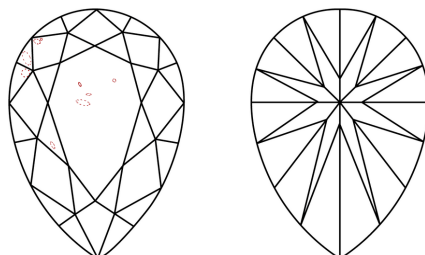

ELECTRONIC COPY

LG632455826
Report verification at igi.org

May 6, 2024
IGI Report Number **LG632455826**
Description **LABORATORY GROWN DIAMOND**
Shape and Cutting Style **PEAR BRILLIANT**
Measurements **19.22 X 11.76 X 7.15 MM**

May 6, 2024
IGI Report No. **LG632455826**
PEAR BRILLIANT
10.08 CARATS
Carat Weight **10.08 CARATS**
Color Grade **FANCY VIVID GREEN**
Clarity Grade **VS 2**
Depth **60.8%**
Table **39.5%**
Girdle **Slightly Thick To Thick (Faceted)**
Culet **Pointed**
Polish **EXCELLENT**
Symmetry **EXCELLENT**
Fluorescence **NONE**
Inscription(s) **IGI LG632455826**
Comments: This Laboratory Grown Diamond was created by Chemical Vapor Deposition (CVD) growth process. Indications of post-growth treatment.

May 6, 2024
IGI Report Number **LG632455826**
Description **LABORATORY GROWN DIAMOND**
Shape and Cutting Style **PEAR BRILLIANT**
Measurements **19.22 X 11.76 X 7.15 MM**

GRADING RESULTS
Carat Weight **10.08 CARATS**
Color Grade **FANCY VIVID GREEN**
Clarity Grade **VS 2**

PROPORTIONS

CLARITY CHARACTERISTICS

KEY TO SYMBOLS

Red symbols indicate internal characteristics.
Green symbols indicate external characteristics.

Sample Image Used

COLOR

D E F G H I J Faint Very Light Light