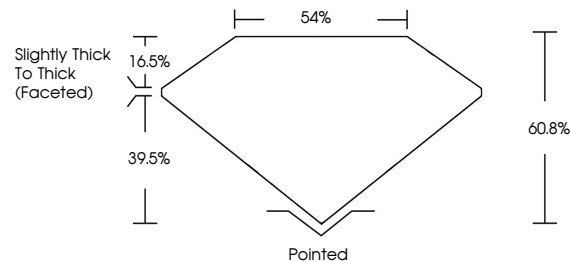

PROPORTIONS