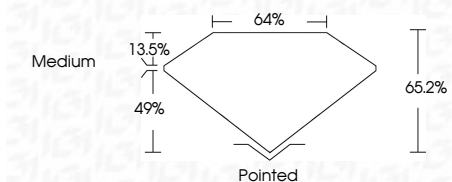

ELECTRONIC COPY

LG632457267
Report verification at igi.org

May 3, 2024
IGI Report Number **LG632457267**
Description **LABORATORY GROWN DIAMOND**
Shape and Cutting Style **SQUARE EMERALD CUT**
Measurements **6.42 X 6.33 X 4.13 MM**

GRADING RESULTS
Carat Weight **1.58 CARAT**
Color Grade **E**
Clarity Grade **VS 1**

ADDITIONAL GRADING INFORMATION
Polish **EXCELLENT**
Symmetry **EXCELLENT**
Fluorescence **NONE**
Inscription(s) **IGI LG632457267**
Comments: This Laboratory Grown Diamond was created by Chemical Vapor Deposition (CVD) growth process and may include post-growth treatment. Type IIa

May 3, 2024
IGI Report No **LG632457267**
SQUARE EMERALD CUT
6.42 X 6.33 X 4.13 MM
1.58 CARAT
Color Grade **E**
Clarity Grade **VS 1**
Depth **65.2%**
Table **49%**
Girdle **Medium**
Culet **Pointed**
Polish **EXCELLENT**
Symmetry **EXCELLENT**
Fluorescence **NONE**
Inscription(s) **IGI LG632457267**

Comments: This Laboratory Grown Diamond was created by Chemical Vapor Deposition (CVD) growth process and may include post-growth treatment. Type IIa

LABORATORY GROWN DIAMOND REPORT

May 3, 2024
IGI Report Number **LG632457267**
Description **LABORATORY GROWN DIAMOND**
Shape and Cutting Style **SQUARE EMERALD CUT**
Measurements **6.42 X 6.33 X 4.13 MM**