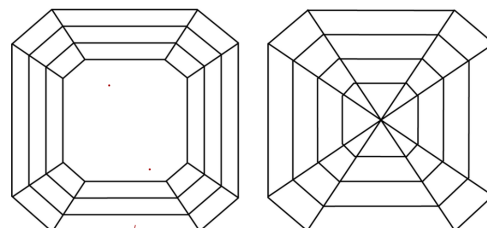

CLARITY CHARACTERISTICS

KEY TO SYMBOLS

Red symbols indicate internal characteristics.
Green symbols indicate external characteristics.