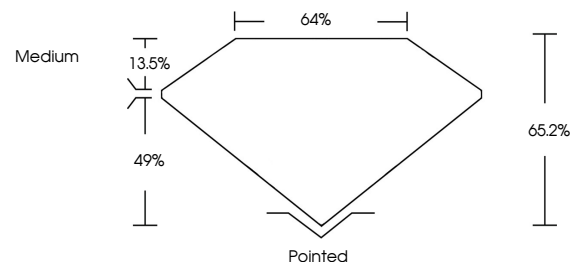

PROPORTIONS