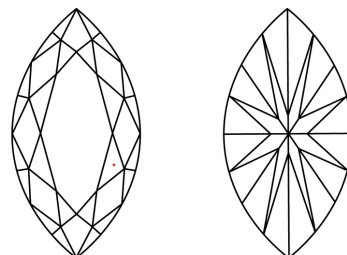

GRADING RESULTS

Carat Weight **1.55 CARAT**
Color Grade **E**
Clarity Grade **VS 1**

ADDITIONAL GRADING INFORMATION

Polish **EXCELLENT**
Symmetry **EXCELLENT**
Fluorescence **NONE**

Inscription(s) **IGI LG632458010**

Comments: This Laboratory Grown Diamond was created by Chemical Vapor Deposition (CVD) growth process and may include post-growth treatment. Type IIa

PROPORTIONS

CLARITY CHARACTERISTICS

KEY TO SYMBOLS

Red symbols indicate internal characteristics.
Green symbols indicate external characteristics.

Sample Image Used

COLOR

D E F G H I J Faint Very Light Light

CLARITY

IF	VS ¹⁻²	VS ¹⁻²	SI ¹⁻²	I ¹⁻³
Internally Flawless	Very Very Slightly Included	Very Slightly Included	Slightly Included	Included