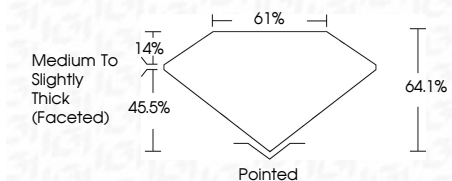

ELECTRONIC COPY

LG632458010
Report verification at igi.org

May 2, 2024
IGI Report Number **LG632458010**
Description **LABORATORY GROWN DIAMOND**
Shape and Cutting Style **MARQUISE BRILLIANT**
Measurements **11.75 X 6.02 X 3.86 MM**

GRADING RESULTS

Carat Weight **1.55 CARAT**
Color Grade **E**
Clarity Grade **VS 1**

ADDITIONAL GRADING INFORMATION

Polish **EXCELLENT**
Symmetry **EXCELLENT**
Fluorescence **NONE**
Inscription(s) **IGI LG632458010**

Comments: This Laboratory Grown Diamond was created by Chemical Vapor Deposition (CVD) growth process and may include post-growth treatment. Type IIa

IGI

May 2, 2024
IGI Report No **LG632458010**
MARQUISE BRILLIANT
11.75 X 6.02 X 3.86 MM
1.55 CARAT
Color Grade **E**
Clarity Grade **VS 1**
Depth **64.1%**
Table **14%**
Girdle **Medium to Slightly Thick (Faceted)**
Culet **Pointed**
Polish **EXCELLENT**
Symmetry **EXCELLENT**
Fluorescence **NONE**
Inscription(s) **IGI LG632458010**

Comments: This Laboratory Grown Diamond was created by Chemical Vapor Deposition (CVD) growth process and may include post-growth treatment. Type IIa

May 2, 2024
IGI Report Number **LG632458010**
Description **LABORATORY GROWN DIAMOND**
Shape and Cutting Style **MARQUISE BRILLIANT**
Measurements **11.75 X 6.02 X 3.86 MM**