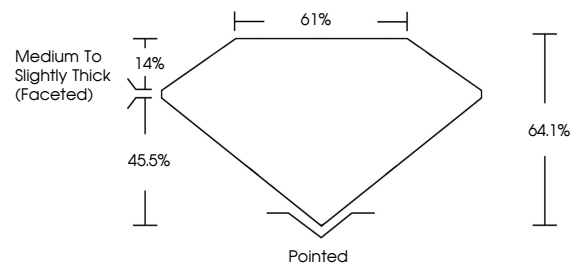

PROPORTIONS