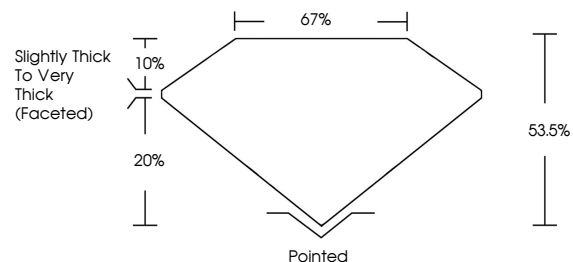

PROPORTIONS