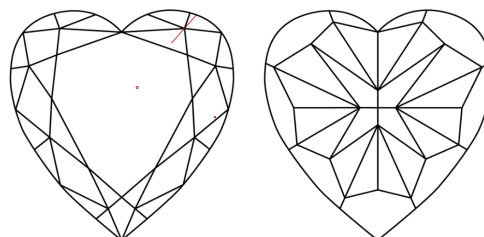

May 4, 2024
IGI Report Number **LG632470436**
Description **LABORATORY GROWN DIAMOND**
Shape and Cutting Style **HEART MODIFIED BRILLIANT**
Measurements **7.43 X 7.93 X 4.24 MM**

GRADING RESULTS
Carat Weight **2.02 CARATS**
Color Grade **FANCY BROWN PINK**
Clarity Grade **SI 1**

PROPORTIONS

CLARITY CHARACTERISTICS

KEY TO SYMBOLS

Red symbols indicate internal characteristics.
Green symbols indicate external characteristics.

Sample Image Used

COLOR

D E F G H I J Faint Very Light Light