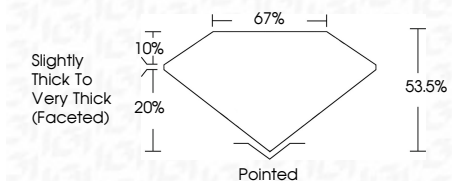

ELECTRONIC COPY

LG632470436
Report verification at igi.org

May 4, 2024
IGI Report Number **LG632470436**
Description **LABORATORY GROWN DIAMOND**
Shape and Cutting Style **HEART MODIFIED BRILLIANT**
Measurements **7.43 X 7.93 X 4.24 MM**

GRADING RESULTS
Carat Weight **2.02 CARATS**
Color Grade **FANCY BROWN PINK**
Clarity Grade **SI 1**

ADDITIONAL GRADING INFORMATION
Polish **VERY GOOD**
Symmetry **EXCELLENT**
Fluorescence **SLIGHT**
Inscription(s) **IGI LG632470436**
Comments: This Laboratory Grown Diamond was created by Chemical Vapor Deposition (CVD) growth process. Indications of post-growth treatment.

May 4, 2024
IGI Report Number **LG632470436**
Description **LABORATORY GROWN DIAMOND**
Shape and Cutting Style **HEART MODIFIED BRILLIANT**
Measurements **7.43 X 7.93 X 4.24 MM**

GRADING RESULTS
Carat Weight **2.02 CARATS**
Color Grade **FANCY BROWN PINK**
Clarity Grade **SI 1**