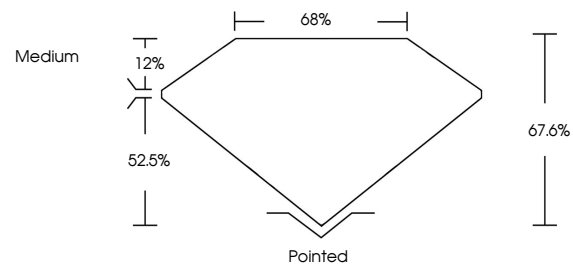

PROPORTIONS