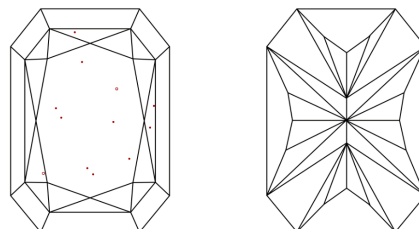

CLARITY CHARACTERISTICS

KEY TO SYMBOLS

Red symbols indicate internal characteristics.
Green symbols indicate external characteristics.