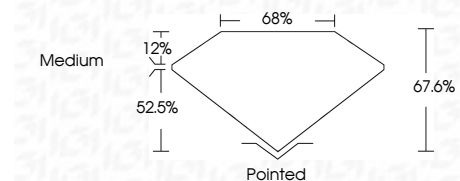

Measurements **7.49 X 5.03 X 3.40 MM**

GRADING RESULTS

Carat Weight **1.09 CARAT**
Color Grade **F**
Clarity Grade **VS 1**

ADDITIONAL GRADING INFORMATION

Polish **EXCELLENT**
Symmetry **EXCELLENT**
Fluorescence **NONE**
Inscription(s) **(IGI) LG632476024**

Comments: This Laboratory Grown Diamond was created by Chemical Vapor Deposition (CVD) growth process and may include post-growth treatment. Type IIa

April 30, 2024
IGI Report No. LG632476024
CUT CORNERED RECT. MODIFIED BRILLIANT
7.49 X 5.03 X 3.40 MM
Carat Weight 1.09 CARAT
Color Grade F
Clarity Grade VS 1
Depth 52.5%
Table 12%
Girdle Medium
Culet Pointed
Polish EXCELLENT
Symmetry EXCELLENT
Fluorescence NONE
Inscription(s) (IGI) LG632476024
Comments: This Laboratory Grown Diamond was created by Chemical Vapor Deposition (CVD) growth process and may include post-growth treatment. Type IIa

LABORATORY GROWN DIAMOND REPORT

April 30, 2024
IGI Report Number **LG632476024**
Description **LABORATORY GROWN DIAMOND**
Shape and Cutting Style **CUT CORNERED RECTANGULAR
MODIFIED BRILLIANT**
Measurements **7.49 X 5.03 X 3.40 MM**