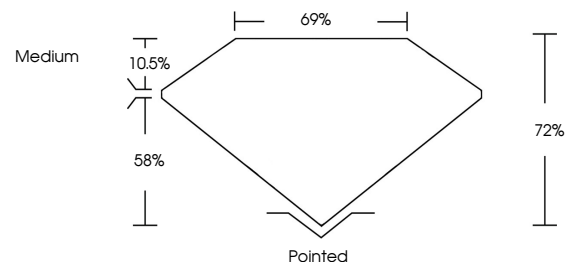

PROPORTIONS