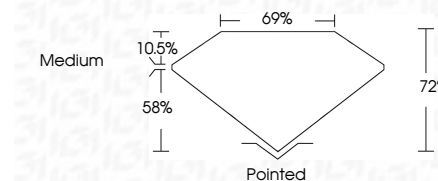

ELECTRONIC COPY

LG632476393
Report verification at igi.org

April 30, 2024
IGI Report Number **LG632476393**
Description **LABORATORY GROWN DIAMOND**
Shape and Cutting Style **PRINCESS CUT**
Measurements **6.25 X 6.04 X 4.35 MM**

GRADING RESULTS
Carat Weight **1.41 CARAT**
Color Grade **F**
Clarity Grade **VS 1**

ADDITIONAL GRADING INFORMATION
Polish **EXCELLENT**
Symmetry **EXCELLENT**
Fluorescence **NONE**
Inscription(s) **IGI LG632476393**
Comments: This Laboratory Grown Diamond was created by Chemical Vapor Deposition (CVD) growth process and may include post-growth treatment. Type IIa

April 30, 2024
IGI Report No. LG632476393
PRINCESS CUT
6.25 X 6.04 X 4.35 MM
1.41 CARAT
Color Grade **F**
Clarity Grade **VS 1**
Depth **72%**
Table **10.5%**
Girdle **Medium**
Culet **Pointed**
Polish **EXCELLENT**
Symmetry **EXCELLENT**
Fluorescence **NONE**
Inscription(s) **IGI LG632476393**
Comments: This Laboratory Grown Diamond was created by Chemical Vapor Deposition (CVD) growth process and may include post-growth treatment. Type IIa

LABORATORY GROWN DIAMOND REPORT

April 30, 2024
IGI Report Number **LG632476393**
Description **LABORATORY GROWN DIAMOND**
Shape and Cutting Style **PRINCESS CUT**
Measurements **6.25 X 6.04 X 4.35 MM**