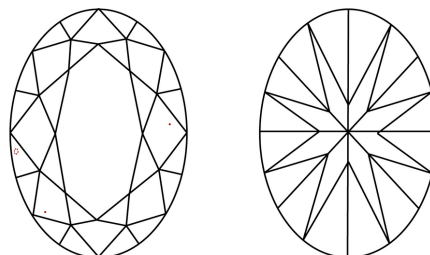

CLARITY CHARACTERISTICS

KEY TO SYMBOLS

Red symbols indicate internal characteristics.
Green symbols indicate external characteristics.

COLOR

D E F G H I J Faint Very Light Light

CLARITY

IF	VS¹⁻²	VS¹⁻²	SI¹⁻²	I¹⁻³
Internally Flawless	Very Very Slightly Included	Very Slightly Included	Slightly Included	Included