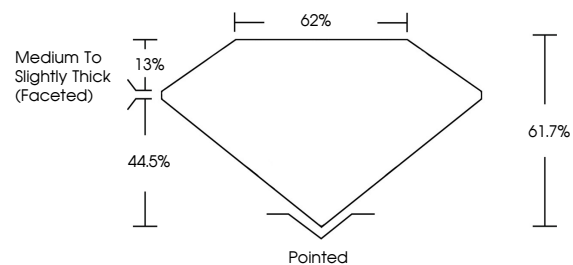

PROPORTIONS