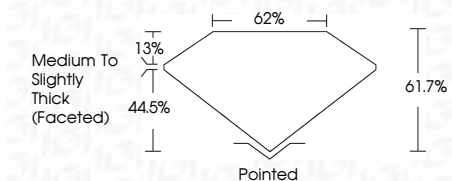

ELECTRONIC COPY

LG632476430
Report verification at igi.org

April 29, 2024
IGI Report Number **LG632476430**
Description **LABORATORY GROWN DIAMOND**
Shape and Cutting Style **OVAL BRILLIANT**
Measurements **9.46 X 7.00 X 4.32 MM**

GRADING RESULTS

Carat Weight **1.78 CARAT**
Color Grade **E**
Clarity Grade **VVS 2**

ADDITIONAL GRADING INFORMATION

Polish **EXCELLENT**
Symmetry **EXCELLENT**
Fluorescence **NONE**
Inscription(s) **IGI LG632476430**

Comments: This Laboratory Grown Diamond was created by Chemical Vapor Deposition (CVD) growth process and may include post-growth treatment. Type IIa

IGI

April 29, 2024
IGI Report No LG632476430
OVAL BRILLIANT
9.46 X 7.00 X 4.32 MM
Carat Weight **1.78 CARAT**
Color Grade **E**
Clarity Grade **VVS 2**
Depth **44.5%**
Table **13%**
Girdle **Medium to Slightly Thick (Faceted)**
Culet **Pointed**
Polish **EXCELLENT**
Symmetry **EXCELLENT**
Fluorescence **NONE**
Inscription(s) **IGI LG632476430**

Comments: This Laboratory Grown Diamond was created by Chemical Vapor Deposition (CVD) growth process and may include post-growth treatment. Type IIa

April 29, 2024
IGI Report Number **LG632476430**
Description **LABORATORY GROWN DIAMOND**
Shape and Cutting Style **OVAL BRILLIANT**
Measurements **9.46 X 7.00 X 4.32 MM**