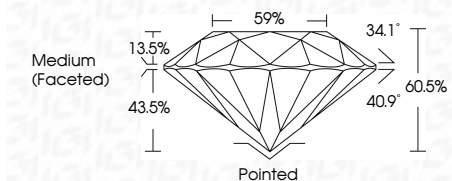

ELECTRONIC COPY

LG63247753
Report verification at igi.org

April 30, 2024
IGI Report Number **LG63247753**
Description **LABORATORY GROWN DIAMOND**
Shape and Cutting Style **ROUND BRILLIANT**
Measurements **7.33 - 7.36 X 4.44 MM**

GRADING RESULTS

Carat Weight **1.48 CARAT**
Color Grade **F**
Clarity Grade **VS 1**
Cut Grade **IDEAL**

ADDITIONAL GRADING INFORMATION

Polish **EXCELLENT**
Symmetry **EXCELLENT**
Fluorescence **NONE**
Inscription(s) **IGI LG63247753**
Comments: This Laboratory Grown Diamond was created by Chemical Vapor Deposition (CVD) growth process and may include post-growth treatment. Type IIa

IGI

April 30, 2024
IGI Report No. LG63247753
ROUND BRILLIANT
7.33 - 7.36 X 4.44 MM
1.48 CARAT
Color Grade **F**
Clarity Grade **VS 1**
Cut Grade **IDEAL**
Depth **60.5%**
Table **59%**
Medium (Faceted)
Culet **Pointed**
Polish **EXCELLENT**
Symmetry **EXCELLENT**
Fluorescence **NONE**
Inscription(s) **IGI LG63247753**
Comments: This Laboratory Grown Diamond was created by Chemical Vapor Deposition (CVD) growth process and may include post-growth treatment. Type IIa

April 30, 2024
IGI Report Number **LG63247753**
Description **LABORATORY GROWN DIAMOND**
Shape and Cutting Style **ROUND BRILLIANT**
Measurements **7.33 - 7.36 X 4.44 MM**

GRADING RESULTS

Carat Weight **1.48 CARAT**
Color Grade **F**
Clarity Grade **VS 1**
Cut Grade **IDEAL**