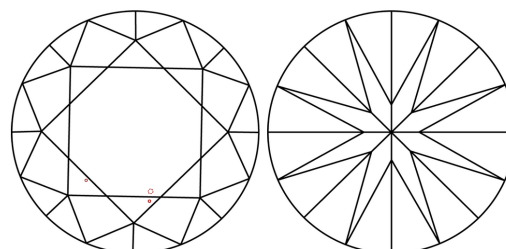

PROPORTIONS

CLARITY CHARACTERISTICS

KEY TO SYMBOLS

Red symbols indicate internal characteristics.
Green symbols indicate external characteristics.

COLOR

D E F G H I J Faint Very Light Light

CLARITY

IF	VS ¹⁻²	VS ¹⁻²	SI ¹⁻²	I ¹⁻³
Internally Flawless	Very Very Slightly Included	Very Slightly Included	Slightly Included	Included