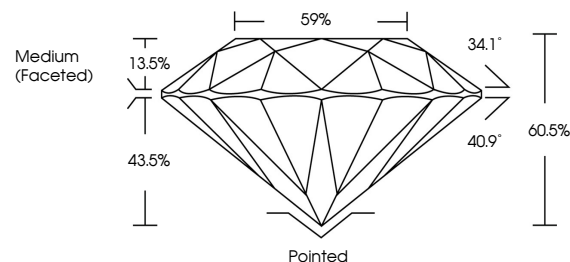

GRADING RESULTS

Carat Weight **1.48 CARAT**
Color Grade **F**
Clarity Grade **VS 1**
Cut Grade **IDEAL**

ADDITIONAL GRADING INFORMATION

Polish **EXCELLENT**
Symmetry **EXCELLENT**
Fluorescence **NONE**
Inscription(s) **IGI LG63247753**
Comments: This Laboratory Grown Diamond was created by Chemical Vapor Deposition (CVD) growth process and may include post-growth treatment. Type IIa

IGI

April 30, 2024
IGI Report No. LG63247753
ROUND BRILLIANT
7.33 - 7.36 X 4.44 MM
1.48 CARAT
Color Grade **F**
Clarity Grade **VS 1**
Cut Grade **IDEAL**
Depth **60.5%**
Table **59%**
Medium (Faceted)
Culet **Pointed**
Polish **EXCELLENT**
Symmetry **EXCELLENT**
Fluorescence **NONE**
Inscription(s) **IGI LG63247753**
Comments: This Laboratory Grown Diamond was created by Chemical Vapor Deposition (CVD) growth process and may include post-growth treatment. Type IIa

April 30, 2024
IGI Report Number **LG63247753**
Description **LABORATORY GROWN DIAMOND**
Shape and Cutting Style **ROUND BRILLIANT**
Measurements **7.33 - 7.36 X 4.44 MM**

GRADING RESULTS

Carat Weight **1.48 CARAT**
Color Grade **F**
Clarity Grade **VS 1**
Cut Grade **IDEAL**

PROPORTIONS

CLARITY CHARACTERISTICS

KEY TO SYMBOLS

Red symbols indicate internal characteristics.
Green symbols indicate external characteristics.

COLOR

D E F G H I J Faint Very Light Light

CLARITY

IF	VS ¹⁻²	VS ¹⁻²	SI ¹⁻²	I ¹⁻³
Internally Flawless	Very Very Slightly Included	Very Slightly Included	Slightly Included	Included