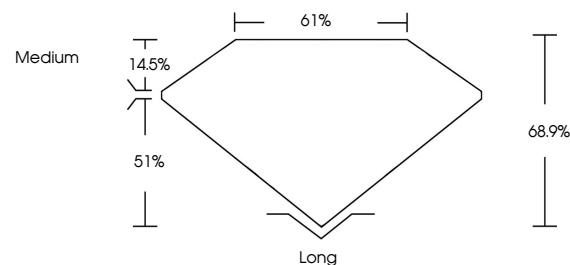

PROPORTIONS