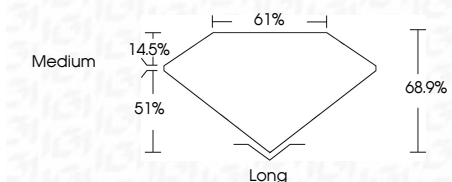

ELECTRONIC COPY

LG632479210
Report verification at igi.org

April 30, 2024
IGI Report Number **LG632479210**
Description **LABORATORY GROWN DIAMOND**
Shape and Cutting Style **EMERALD CUT**
Measurements **8.71 X 6.08 X 4.19 MM**

GRADING RESULTS

Carat Weight **2.21 CARATS**
Color Grade **G**
Clarity Grade **VS 1**

ADDITIONAL GRADING INFORMATION

Polish **EXCELLENT**
Symmetry **EXCELLENT**
Fluorescence **NONE**
Inscription(s) **IGI LG632479210**
Comments: This Laboratory Grown Diamond was created by Chemical Vapor Deposition (CVD) growth process and may include post-growth treatment. Type IIa

IGI

April 30, 2024
IGI Report No. LG632479210
EMERALD CUT
8.71 X 6.08 X 4.19 MM
2.21 CARATS
Color Grade **G**
Clarity Grade **VS 1**
Depth **68.9%**
Table **61%**
Girdle **Medium**
Culet **Long**
Polish **EXCELLENT**
Symmetry **EXCELLENT**
Fluorescence **NONE**
Inscription(s) **IGI LG632479210**