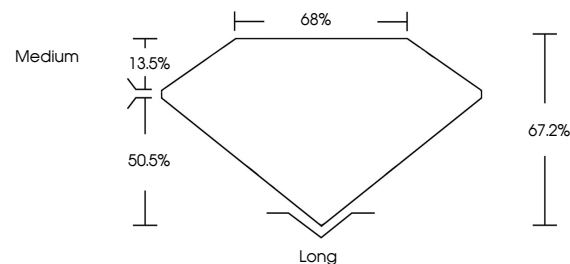

PROPORTIONS