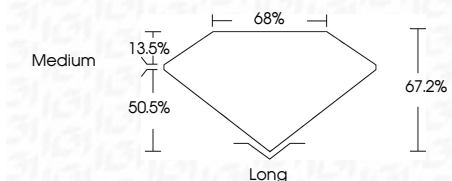

ELECTRONIC COPY

LG632479364
Report verification at igi.org

April 29, 2024
IGI Report Number **LG632479364**
Description **LABORATORY GROWN DIAMOND**
Shape and Cutting Style **EMERALD CUT**
Measurements **8.56 X 5.80 X 3.90 MM**

GRADING RESULTS

Carat Weight **1.93 CARAT**
Color Grade **G**
Clarity Grade **VS 2**

ADDITIONAL GRADING INFORMATION

Polish **EXCELLENT**
Symmetry **EXCELLENT**
Fluorescence **NONE**
Inscription(s) **IGI LG632479364**
Comments: This Laboratory Grown Diamond was created by Chemical Vapor Deposition (CVD) growth process and may include post-growth treatment. Type IIa

IGI

April 29, 2024
IGI Report No. LG632479364
EMERALD CUT
8.56 X 5.80 X 3.90 MM
Carat Weight **1.93 CARAT**
Color Grade **G**
Clarity Grade **VS 2**
Depth **50.5%**
Table **13.5%**
Girdle **Medium**
Culet **Long**
Polish **EXCELLENT**
Symmetry **EXCELLENT**
Fluorescence **NONE**
Inscription(s) **IGI LG632479364**

Comments: This Laboratory Grown Diamond was created by Chemical Vapor Deposition (CVD) growth process and may include post-growth treatment. Type IIa

LABORATORY GROWN DIAMOND REPORT

April 29, 2024
IGI Report Number **LG632479364**
Description **LABORATORY GROWN DIAMOND**
Shape and Cutting Style **EMERALD CUT**
Measurements **8.56 X 5.80 X 3.90 MM**