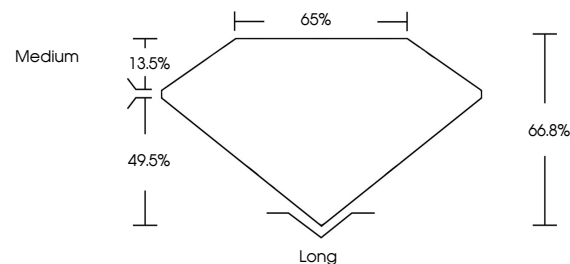

PROPORTIONS