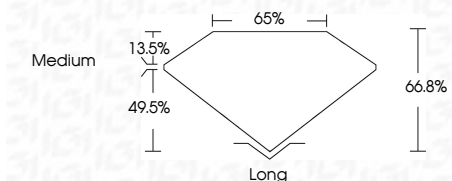

ELECTRONIC COPY

LG632479369
Report verification at igi.org

April 30, 2024
IGI Report Number **LG632479369**
Description **LABORATORY GROWN DIAMOND**
Shape and Cutting Style **EMERALD CUT**
Measurements **9.94 X 6.72 X 4.49 MM**

GRADING RESULTS

Carat Weight **2.98 CARATS**
Color Grade **E**
Clarity Grade **VS 1**

ADDITIONAL GRADING INFORMATION

Polish **EXCELLENT**
Symmetry **EXCELLENT**
Fluorescence **NONE**
Inscription(s) **IGI LG632479369**
Comments: This Laboratory Grown Diamond was created by Chemical Vapor Deposition (CVD) growth process and may include post-growth treatment. Type IIa

IGI

April 30, 2024
IGI Report No. LG632479369
EMERALD CUT
9.94 X 6.72 X 4.49 MM
2.98 CARATS
Color Grade **E**
Clarity Grade **VS 1**
Depth **66.8%**
Table **65%**
Girdle **Medium**
Culet **Long**
Polish **EXCELLENT**
Symmetry **EXCELLENT**
Fluorescence **NONE**
Inscription(s) **IGI LG632479369**

GRADING RESULTS

Carat Weight **2.98 CARATS**
Color Grade **E**
Clarity Grade **VS 1**

ADDITIONAL GRADING INFORMATION

Polish **EXCELLENT**
Symmetry **EXCELLENT**
Fluorescence **NONE**
Inscription(s) **IGI LG632479369**