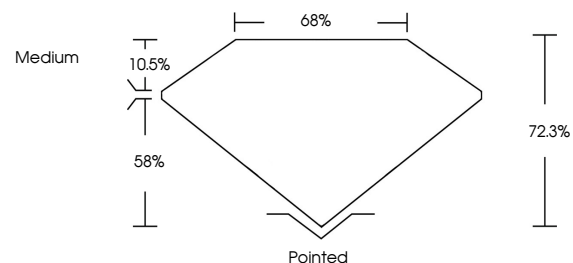

PROPORTIONS