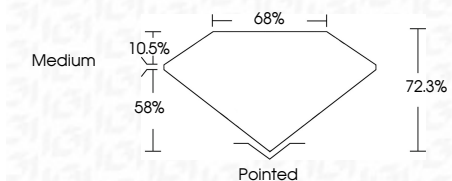

ELECTRONIC COPY

LG632479541
Report verification at igi.org

April 30, 2024
IGI Report Number **LG632479541**
Description **LABORATORY GROWN DIAMOND**
Shape and Cutting Style **PRINCESS CUT**
Measurements **6.80 X 6.58 X 4.76 MM**

GRADING RESULTS

Carat Weight **1.84 CARAT**
Color Grade **F**
Clarity Grade **VS 1**

ADDITIONAL GRADING INFORMATION

Polish **EXCELLENT**
Symmetry **EXCELLENT**
Fluorescence **NONE**

Inscription(s) **IGI LG632479541**

Comments: This Laboratory Grown Diamond was created by Chemical Vapor Deposition (CVD) growth process and may include post-growth treatment. Type IIa

April 30, 2024
IGI Report No. LG632479541
PRINCESS CUT
6.80 X 6.58 X 4.76 MM
Carat Weight **1.84 CARAT**
Color Grade **F**
Clarity Grade **VS 1**
Depth **72.3%**
Table **10.5%**
Girdle **Medium**
Culet **Pointed**
Polish **EXCELLENT**
Symmetry **EXCELLENT**
Fluorescence **NONE**
Inscription(s) **IGI LG632479541**