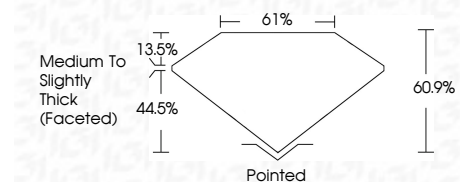

ELECTRONIC COPY

LG632479556
Report verification at igi.org

May 2, 2024
IGI Report Number **LG632479556**
Description **LABORATORY GROWN DIAMOND**
Shape and Cutting Style **OVAL BRILLIANT**
Measurements **11.44 X 8.04 X 4.90 MM**

GRADING RESULTS
Carat Weight **2.85 CARATS**
Color Grade **G**
Clarity Grade **SI 1**

ADDITIONAL GRADING INFORMATION
Polish **EXCELLENT**
Symmetry **EXCELLENT**
Fluorescence **NONE**
Inscription(s) **IGI LG632479556**
Comments: This Laboratory Grown Diamond was created by Chemical Vapor Deposition (CVD) growth process and may include post-growth treatment. Type IIa

May 2, 2024
IGI Report No LG632479556
OVAL BRILLIANT
11.44 X 8.04 X 4.90 MM
Carat Weight **2.85 CARATS**
Color Grade **G**
Clarity Grade **SI 1**
Depth **60.9%**
Table **44.5%**
Girdle **Medium to Slightly Thick (Faceted)**
Culet **Pointed**
Polish **EXCELLENT**
Symmetry **EXCELLENT**
Fluorescence **NONE**
Inscription(s) **IGI LG632479556**
Comments: This Laboratory Grown Diamond was created by Chemical Vapor Deposition (CVD) growth process and may include post-growth treatment. Type IIa

May 2, 2024
IGI Report Number **LG632479556**
Description **LABORATORY GROWN DIAMOND**
Shape and Cutting Style **OVAL BRILLIANT**
Measurements **11.44 X 8.04 X 4.90 MM**

GRADING RESULTS
Carat Weight **2.85 CARATS**
Color Grade **G**
Clarity Grade **SI 1**