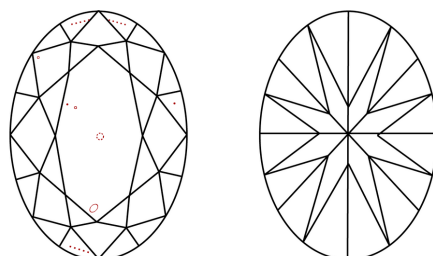

May 2, 2024
IGI Report No LG632479556
OVAL BRILLIANT
11.44 X 8.04 X 4.90 MM
Carat Weight **2.85 CARATS**
Color Grade **G**
Clarity Grade **SI 1**
Depth **60.9%**
Table **44.5%**
Girdle **Medium to Slightly Thick (Faceted)**
Culet **Pointed**
Polish **EXCELLENT**
Symmetry **EXCELLENT**
Fluorescence **NONE**
Inscription(s) **IGI LG632479556**
Comments: This Laboratory Grown Diamond was created by Chemical Vapor Deposition (CVD) growth process and may include post-growth treatment. Type IIa

May 2, 2024
IGI Report Number **LG632479556**
Description **LABORATORY GROWN DIAMOND**
Shape and Cutting Style **OVAL BRILLIANT**
Measurements **11.44 X 8.04 X 4.90 MM**

GRADING RESULTS
Carat Weight **2.85 CARATS**
Color Grade **G**
Clarity Grade **SI 1**

PROPORTIONS

CLARITY CHARACTERISTICS

KEY TO SYMBOLS

Red symbols indicate internal characteristics.
Green symbols indicate external characteristics.

Sample Image Used

COLOR

D E F G H I J Faint Very Light Light