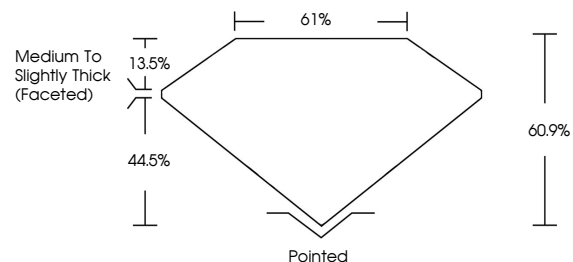

PROPORTIONS