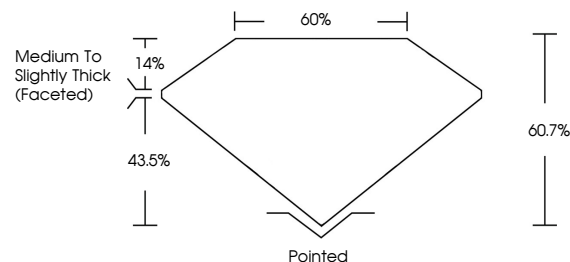

PROPORTIONS