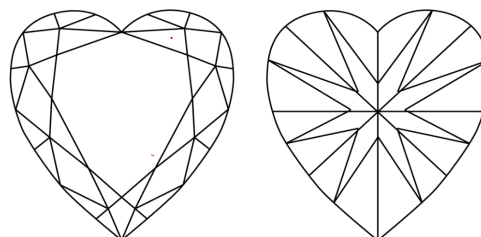

CLARITY CHARACTERISTICS

KEY TO SYMBOLS

Red symbols indicate internal characteristics.
Green symbols indicate external characteristics.