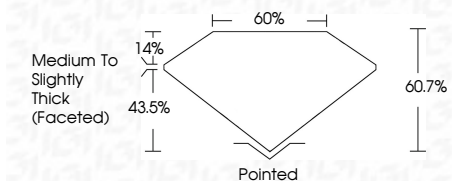

ELECTRONIC COPY

LG632479718
Report verification at igi.org

May 2, 2024
IGI Report Number **LG632479718**
Description **LABORATORY GROWN DIAMOND**
Shape and Cutting Style **HEART BRILLIANT**
Measurements **6.50 X 7.63 X 4.63 MM**

GRADING RESULTS
Carat Weight **1.33 CARAT**
Color Grade **G**
Clarity Grade **VVS 2**

ADDITIONAL GRADING INFORMATION
Polish **EXCELLENT**
Symmetry **EXCELLENT**
Fluorescence **NONE**
Inscription(s) **IGI LG632479718**
Comments: This Laboratory Grown Diamond was created by Chemical Vapor Deposition (CVD) growth process and may include post-growth treatment. Type IIa

May 2, 2024
IGI Report No LG632479718
HEART BRILLIANT
6.50 X 7.63 X 4.63 MM
Carat Weight **1.33 CARAT**
Color Grade **G**
Clarity Grade **VVS 2**
Depth **60.7%**
Table **14%**
Girdle **Medium to Slightly Thick (Faceted)**
Culet **Pointed**
Polish **EXCELLENT**
Symmetry **EXCELLENT**
Fluorescence **NONE**
Inscription(s) **IGI LG632479718**
Comments: This Laboratory Grown Diamond was created by Chemical Vapor Deposition (CVD) growth process and may include post-growth treatment. Type IIa

GRADING RESULTS
Carat Weight **1.33 CARAT**
Color Grade **G**
Clarity Grade **VVS 2**

ADDITIONAL GRADING INFORMATION
Polish **EXCELLENT**
Symmetry **EXCELLENT**
Fluorescence **NONE**
Inscription(s) **IGI LG632479718**