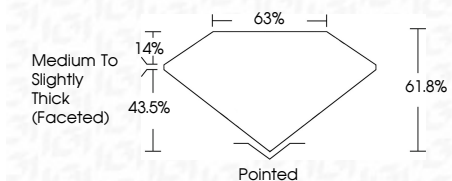

ELECTRONIC COPY

LG632479719
Report verification at igi.org

May 2, 2024
IGI Report Number **LG632479719**
Description **LABORATORY GROWN DIAMOND**
Shape and Cutting Style **PEAR BRILLIANT**
Measurements **9.77 X 5.92 X 3.66 MM**

GRADING RESULTS
Carat Weight **1.26 CARAT**
Color Grade **G**
Clarity Grade **SI 1**

ADDITIONAL GRADING INFORMATION
Polish **EXCELLENT**
Symmetry **EXCELLENT**
Fluorescence **NONE**
Inscription(s) **IGI LG632479719**
Comments: This Laboratory Grown Diamond was created by Chemical Vapor Deposition (CVD) growth process and may include post-growth treatment. Type IIa

May 2, 2024
IGI Report No. **LG632479719**
PEAR BRILLIANT
9.77 X 5.92 X 3.66 MM
Carat Weight **1.26 CARAT**
Color Grade **G**
Clarity Grade **SI 1**
Depth **61.8%**
Table **63%**
Girdle **Medium to Slightly Thick (Faceted)**
Culet **Pointed**
Polish **EXCELLENT**
Symmetry **EXCELLENT**
Fluorescence **NONE**
Inscription(s) **IGI LG632479719**

GRADING RESULTS
Carat Weight **1.26 CARAT**
Color Grade **G**
Clarity Grade **SI 1**

ADDITIONAL GRADING INFORMATION
Polish **EXCELLENT**
Symmetry **EXCELLENT**
Fluorescence **NONE**
Inscription(s) **IGI LG632479719**