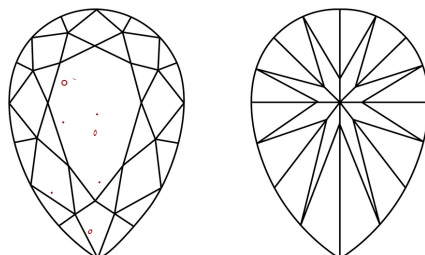

May 2, 2024
IGI Report No. **LG632479719**
PEAR BRILLIANT
9.77 X 5.92 X 3.66 MM
Carat Weight **1.26 CARAT**
Color Grade **G**
Clarity Grade **SI 1**
Depth **61.8%**
Table **63%**
Girdle **Medium to Slightly Thick (Faceted)**
Culet **Pointed**
Polish **EXCELLENT**
Symmetry **EXCELLENT**
Fluorescence **NONE**
Inscription(s) **IGI LG632479719**

GRADING RESULTS
Carat Weight **1.26 CARAT**
Color Grade **G**
Clarity Grade **SI 1**

ADDITIONAL GRADING INFORMATION
Polish **EXCELLENT**
Symmetry **EXCELLENT**
Fluorescence **NONE**
Inscription(s) **IGI LG632479719**

Comments: This Laboratory Grown Diamond was created by Chemical Vapor Deposition (CVD) growth process and may include post-growth treatment. Type IIa

PROPORTIONS

CLARITY CHARACTERISTICS

KEY TO SYMBOLS

Red symbols indicate internal characteristics.
Green symbols indicate external characteristics.

Sample Image Used

COLOR

D E F G H I J Faint Very Light Light

CLARITY

IF	VS ¹⁻²	VS ¹⁻²	SI ¹⁻²	I ¹⁻³
Internally Flawless	Very Very Slightly Included	Very Slightly Included	Slightly Included	Included