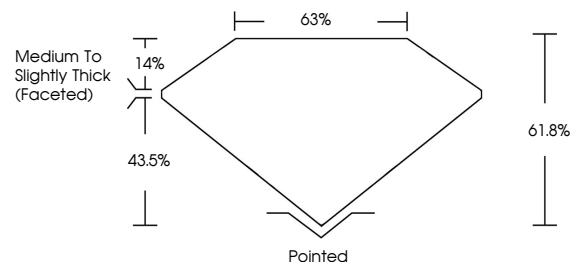

PROPORTIONS