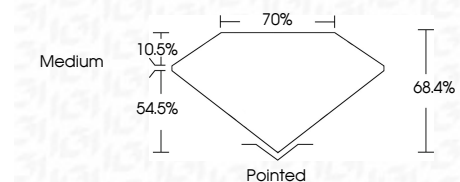

ELECTRONIC COPY

LG632479980
Report verification at igi.org

April 29, 2024
IGI Report Number **LG632479980**
Description **LABORATORY GROWN DIAMOND**
Shape and Cutting Style **PRINCESS CUT**
Measurements **8.78 X 8.58 X 5.87 MM**

GRADING RESULTS
Carat Weight **3.89 CARATS**
Color Grade **G**
Clarity Grade **VS 1**

ADDITIONAL GRADING INFORMATION
Polish **EXCELLENT**
Symmetry **EXCELLENT**
Fluorescence **NONE**
Inscription(s) **IGI LG632479980**
Comments: This Laboratory Grown Diamond was created by Chemical Vapor Deposition (CVD) growth process and may include post-growth treatment. Type IIa

April 29, 2024
IGI Report No. LG632479980
PRINCESS CUT
8.78 X 8.58 X 5.87 MM
3.89 CARATS
Color Grade **G**
Clarity Grade **VS 1**
Depth **68.4%**
Table **10.5%**
Girdle **Medium**
Culet **Pointed**
Polish **EXCELLENT**
Symmetry **EXCELLENT**
Fluorescence **NONE**
Inscription(s) **IGI LG632479980**
Comments: This Laboratory Grown Diamond was created by Chemical Vapor Deposition (CVD) growth process and may include post-growth treatment. Type IIa

GRADING RESULTS
Carat Weight **3.89 CARATS**
Color Grade **G**
Clarity Grade **VS 1**

ADDITIONAL GRADING INFORMATION
Polish **EXCELLENT**
Symmetry **EXCELLENT**
Fluorescence **NONE**
Inscription(s) **IGI LG632479980**