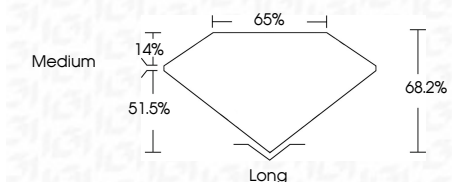

ELECTRONIC COPY

LG632488712
Report verification at igi.org

April 30, 2024
IGI Report Number **LG632488712**
Description **LABORATORY GROWN DIAMOND**
Shape and Cutting Style **EMERALD CUT**
Measurements **8.64 X 6.01 X 4.10 MM**

GRADING RESULTS
Carat Weight **2.07 CARATS**
Color Grade **H**
Clarity Grade **SI 1**

ADDITIONAL GRADING INFORMATION
Polish **EXCELLENT**
Symmetry **EXCELLENT**
Fluorescence **NONE**
Inscription(s) **IGI LG632488712**
Comments: This Laboratory Grown Diamond was created by Chemical Vapor Deposition (CVD) growth process and may include post-growth treatment. Type IIa

April 30, 2024
IGI Report No. LG632488712
EMERALD CUT
8.64 X 6.01 X 4.10 MM
Carat Weight **2.07 CARATS**
Color Grade **H**
Clarity Grade **SI 1**
Depth **68.2%**
Table **51.5%**
Girdle **Medium**
Culet **Long**
Polish **EXCELLENT**
Symmetry **EXCELLENT**
Fluorescence **NONE**
Inscription(s) **IGI LG632488712**

GRADING RESULTS
Carat Weight **2.07 CARATS**
Color Grade **H**
Clarity Grade **SI 1**

ADDITIONAL GRADING INFORMATION
Polish **EXCELLENT**
Symmetry **EXCELLENT**
Fluorescence **NONE**
Inscription(s) **IGI LG632488712**