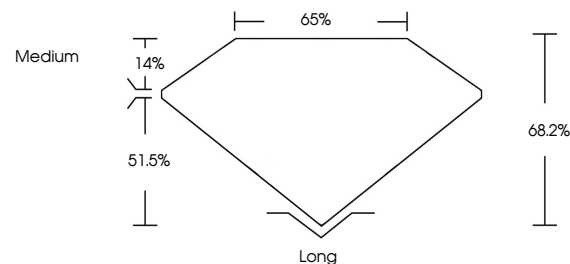

PROPORTIONS