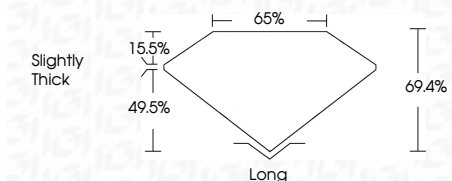

ELECTRONIC COPY

LG632488761
Report verification at igi.org

April 30, 2024
IGI Report Number **LG632488761**
Description **LABORATORY GROWN DIAMOND**
Shape and Cutting Style **EMERALD CUT**
Measurements **8.96 X 6.35 X 4.41 MM**

GRADING RESULTS

Carat Weight **2.53 CARATS**
Color Grade **F**
Clarity Grade **VS 2**

ADDITIONAL GRADING INFORMATION

Polish **EXCELLENT**
Symmetry **EXCELLENT**
Fluorescence **NONE**
Inscription(s) **IGI LG632488761**
Comments: This Laboratory Grown Diamond was created by Chemical Vapor Deposition (CVD) growth process and may include post-growth treatment. Type IIa

IGI

April 30, 2024
IGI Report No. LG632488761
EMERALD CUT
8.96 X 6.35 X 4.41 MM
Carat Weight **2.53 CARATS**
Color Grade **F**
Clarity Grade **VS 2**
Depth **69.4%**
Table **65%**
Girdle **Slightly Thick**
Culet **Long**
Polish **EXCELLENT**
Symmetry **EXCELLENT**
Fluorescence **NONE**
Inscription(s) **IGI LG632488761**

GRADING RESULTS

Carat Weight **2.53 CARATS**
Color Grade **F**
Clarity Grade **VS 2**

ADDITIONAL GRADING INFORMATION

Polish **EXCELLENT**
Symmetry **EXCELLENT**
Fluorescence **NONE**
Inscription(s) **IGI LG632488761**