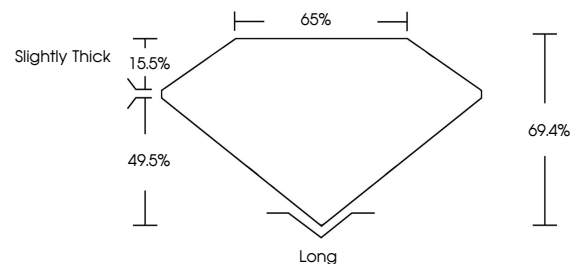

PROPORTIONS