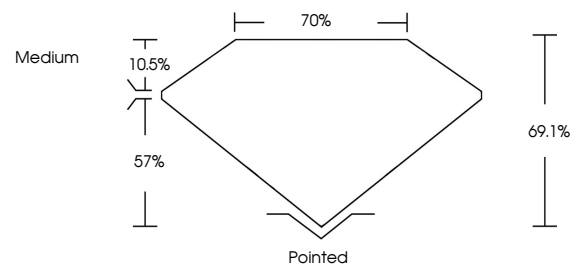

PROPORTIONS