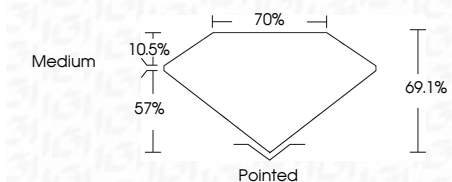

ELECTRONIC COPY

LG632497038
Report verification at igi.org

May 4, 2024
IGI Report Number **LG632497038**
Description **LABORATORY GROWN DIAMOND**
Shape and Cutting Style **PRINCESS CUT**
Measurements **7.71 X 7.68 X 5.31 MM**

GRADING RESULTS
Carat Weight **2.69 CARATS**
Color Grade **G**
Clarity Grade **VS 1**

ADDITIONAL GRADING INFORMATION
Polish **EXCELLENT**
Symmetry **EXCELLENT**
Fluorescence **NONE**
Inscription(s) **IGI LG632497038**
Comments: This Laboratory Grown Diamond was created by Chemical Vapor Deposition (CVD) growth process and may include post-growth treatment. Type IIa

May 4, 2024
IGI Report No. **LG632497038**
PRINCESS CUT
7.71 X 7.68 X 5.31 MM
Carat Weight **2.69 CARATS**
Color Grade **G**
Clarity Grade **VS 1**
Depth **69.1%**
Table **70%**
Girdle **Medium**
Culet **Pointed**
Polish **EXCELLENT**
Symmetry **EXCELLENT**
Fluorescence **NONE**
Inscription(s) **IGI LG632497038**

GRADING RESULTS
Carat Weight **2.69 CARATS**
Color Grade **G**
Clarity Grade **VS 1**

ADDITIONAL GRADING INFORMATION
Polish **EXCELLENT**
Symmetry **EXCELLENT**
Fluorescence **NONE**
Inscription(s) **IGI LG632497038**